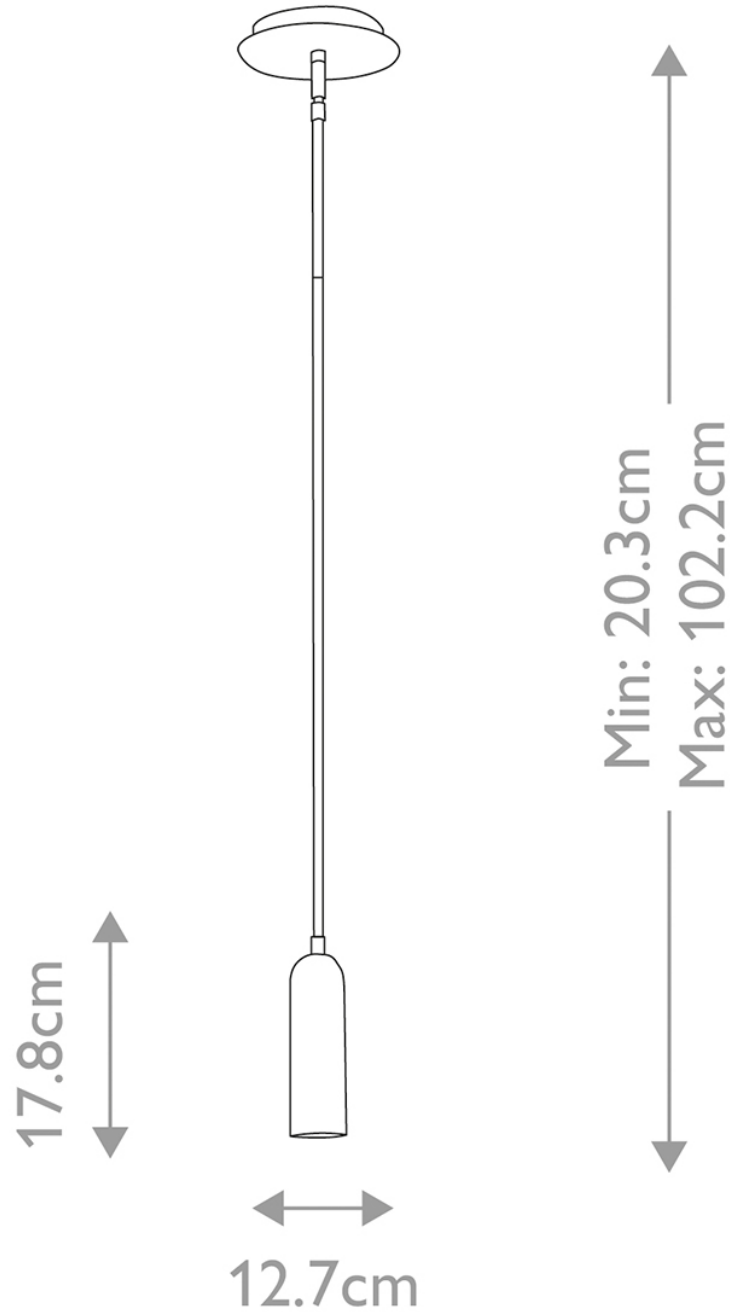

Hinkley Lighting - Dax - HK-DAX-MP-BK - LED Black Ceiling Pendant Light

**CONTACT**