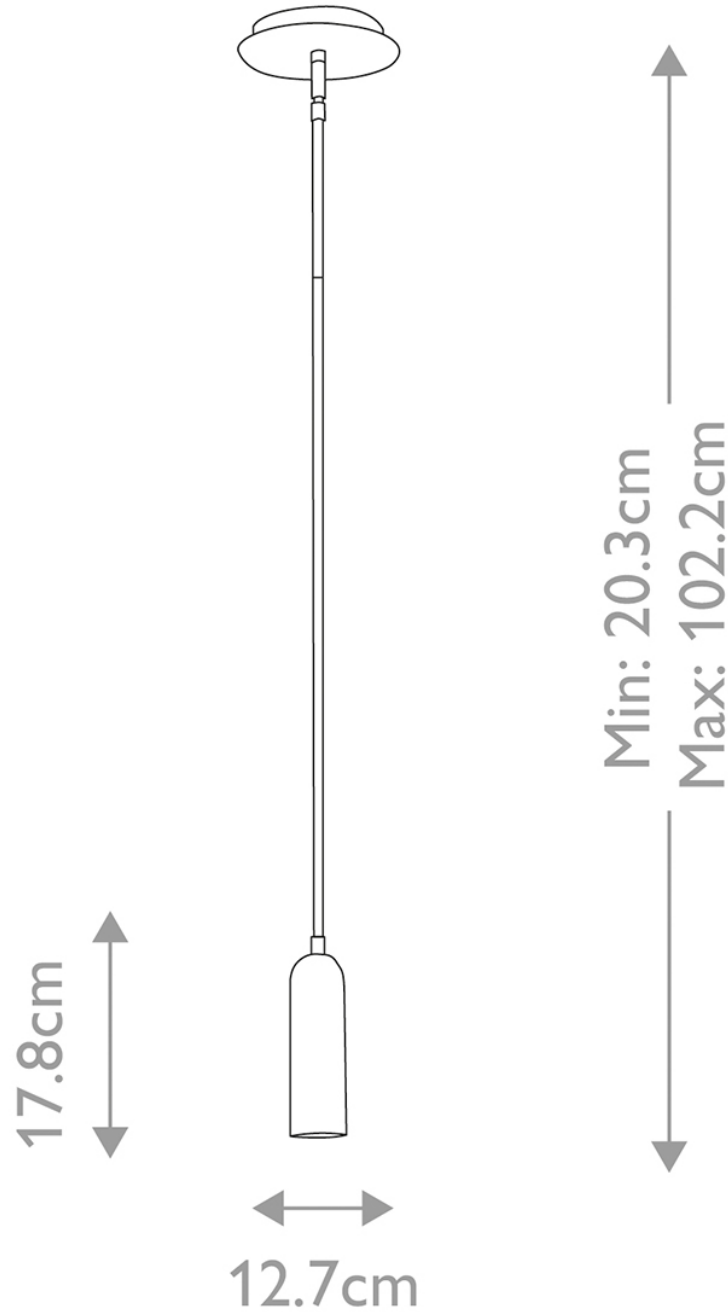

Hinkley Lighting - Dax - HK-DAX-MP-HB - LED Heritage Brass Ceiling Pendant Light

CONTACT