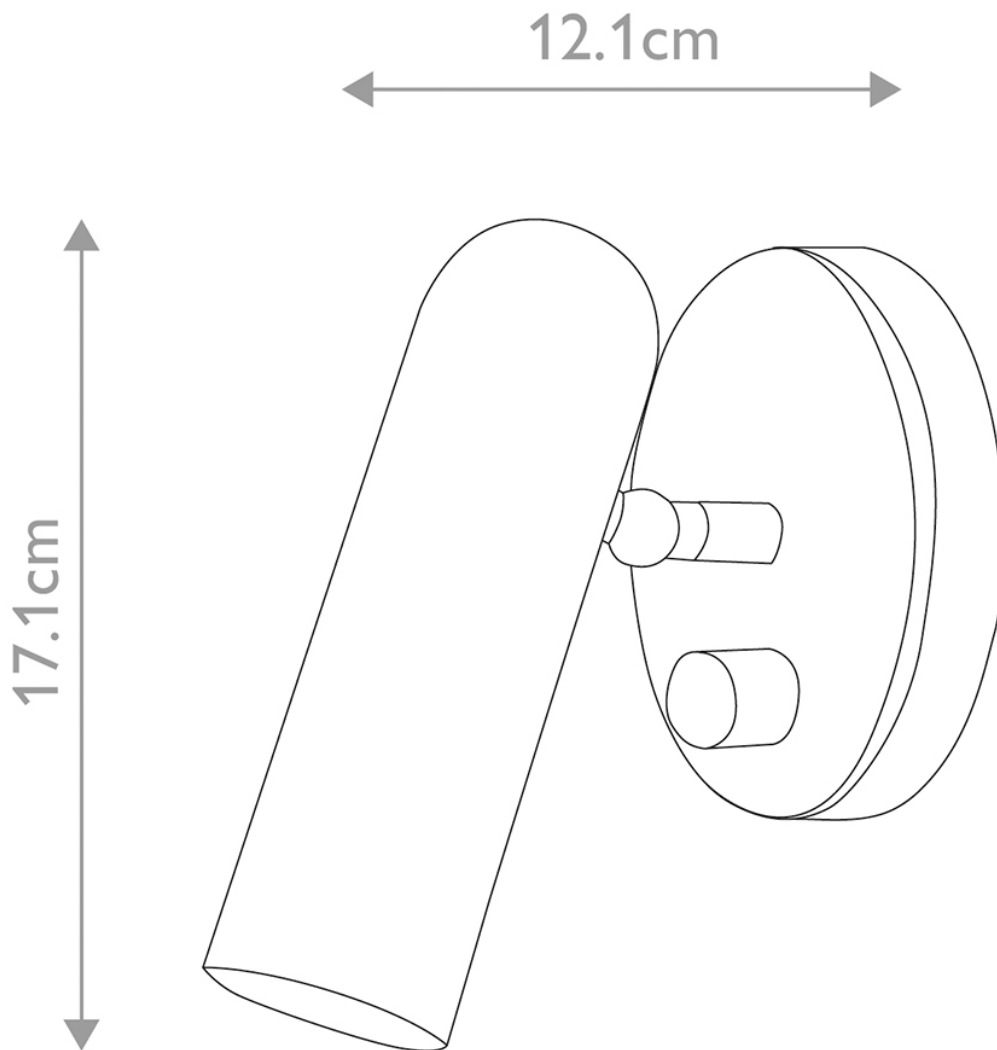

Hinkley Lighting - Dax - HK-DAX1-BK - LED Black Wall Light

CONTACT