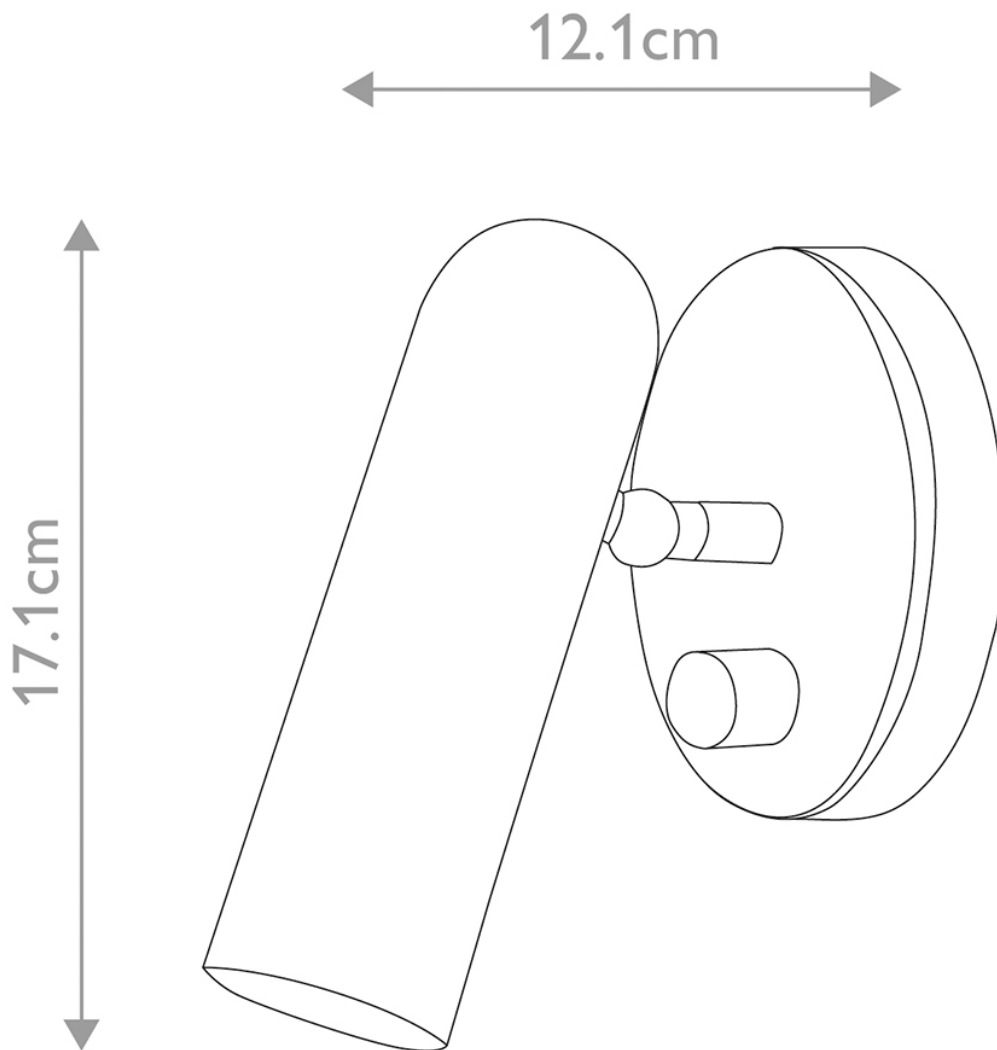

Hinkley Lighting - Dax - HK-DAX1-HB - LED Heritage Brass Wall Light

CONTACT