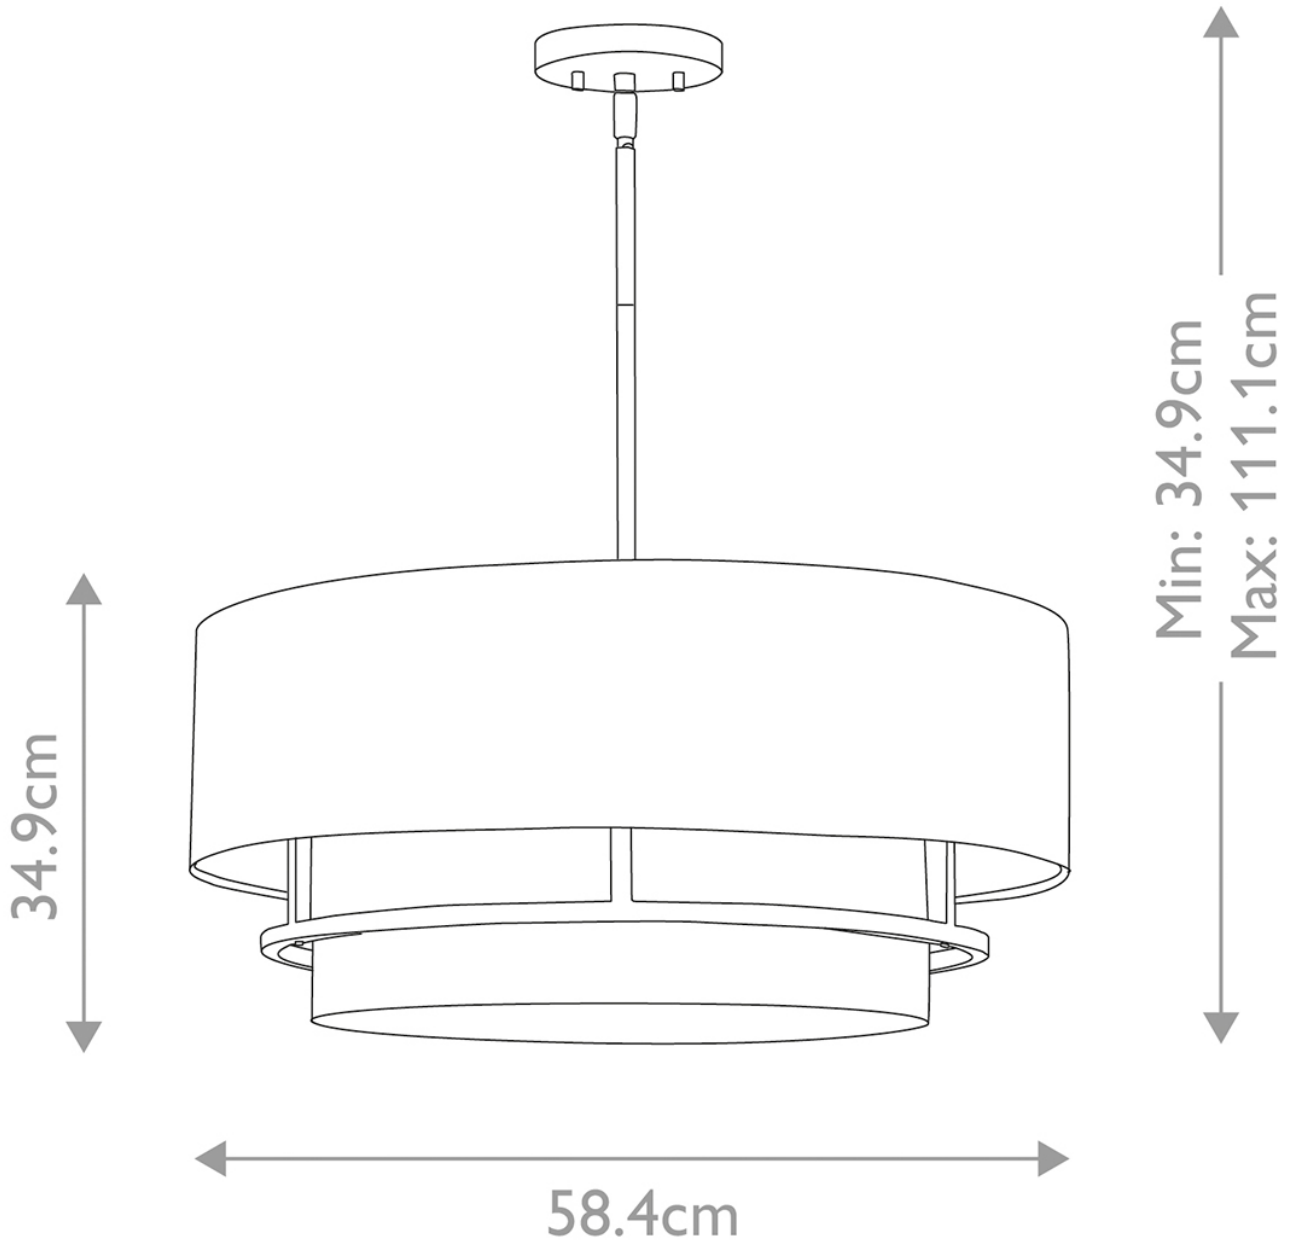

Hinkley Lighting - Graham - HK-GRAHAM-L-LCB - Brass 4 Light Flush Ceiling Light

CONTACT