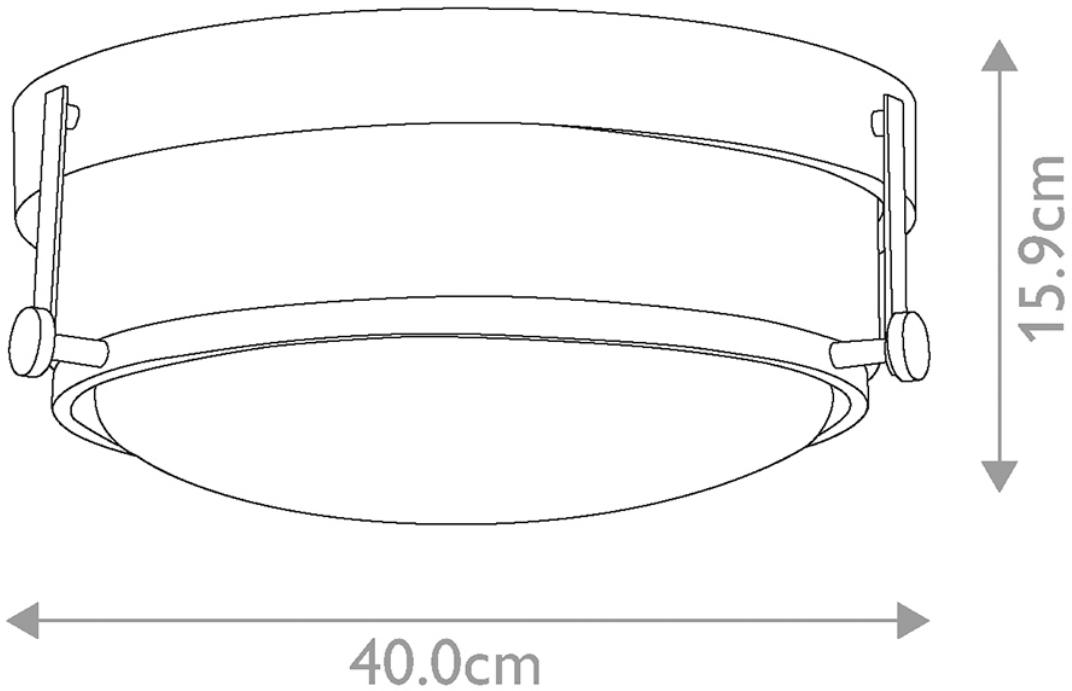

Hinkley Lighting - Harper - HK-HARPER-F-HB-CS - Heritage Brass Clear Seeded Glass 3 Light Flush Ceiling Light

**CONTACT**