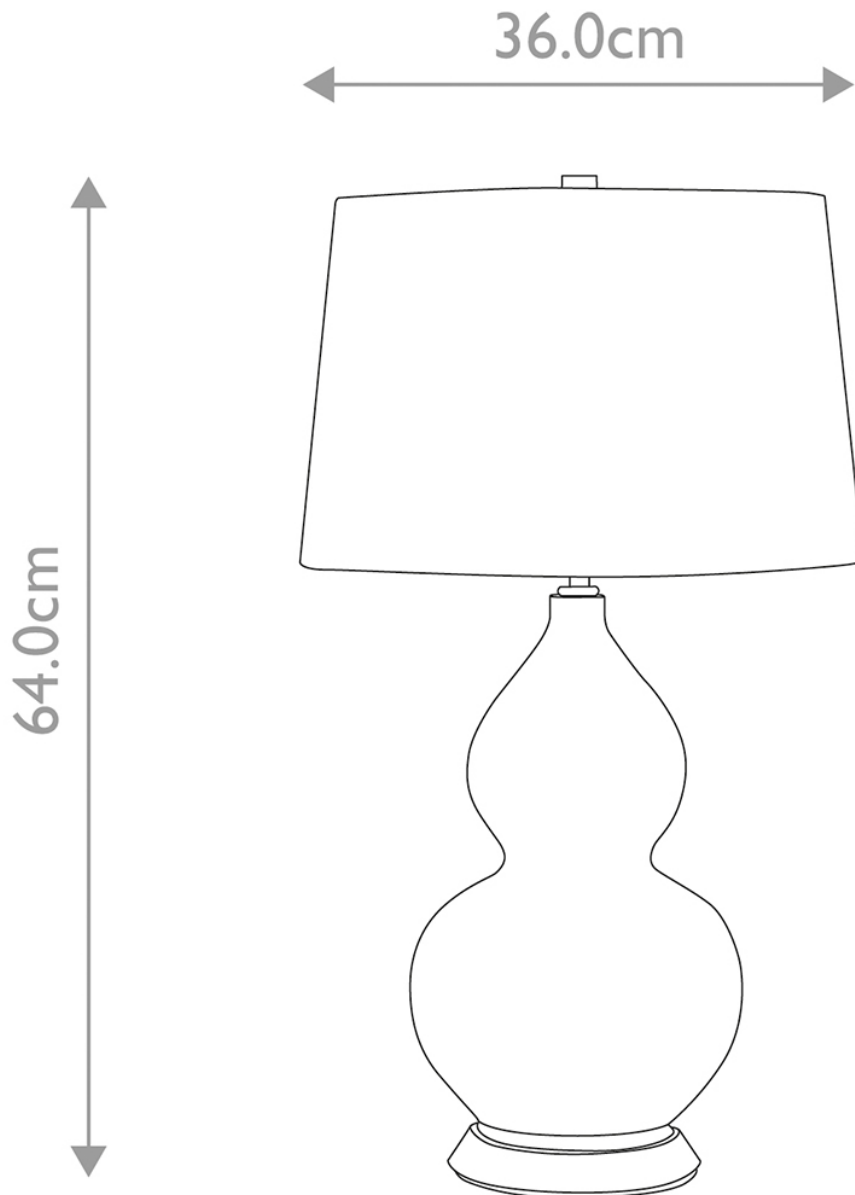

Elstead Lighting - Isla - ISLA-AB-TL-PINK - White Aged Brass Pink Ceramic Table Lamp With Shade

**CONTACT**