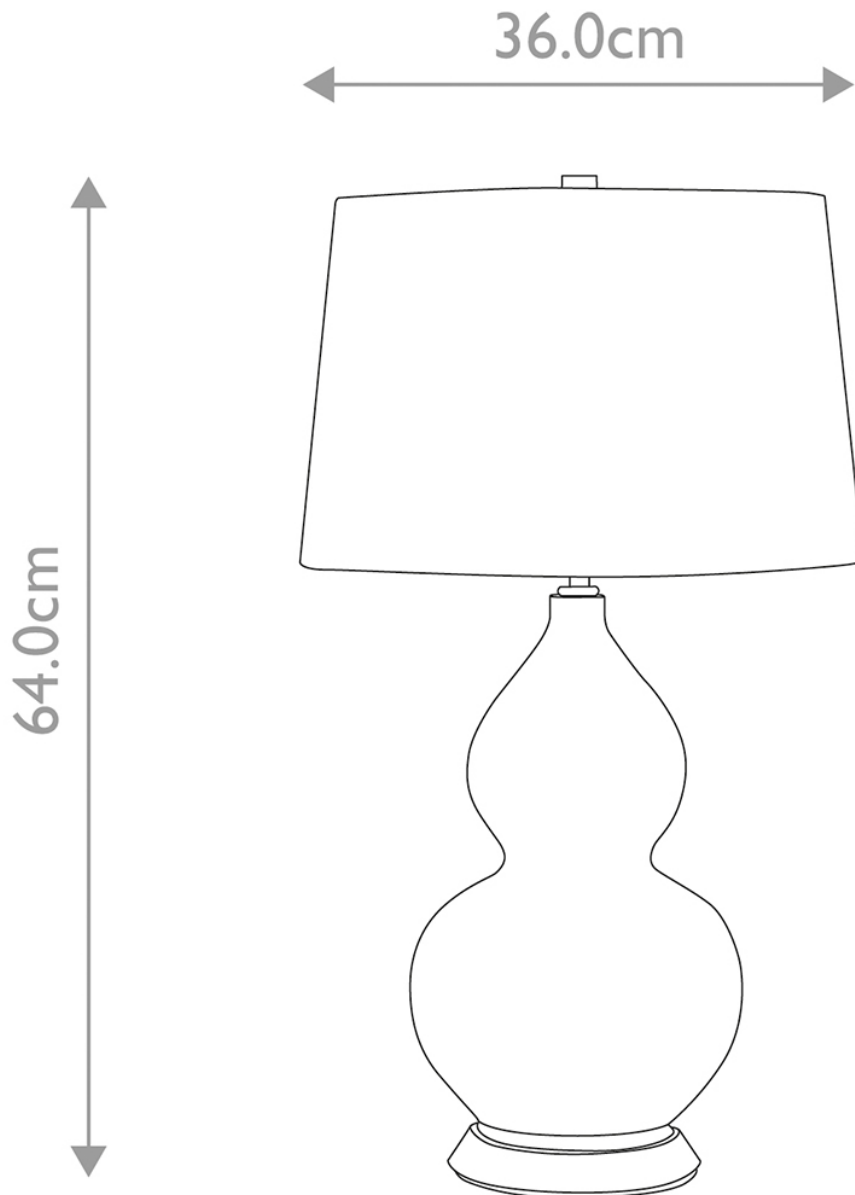

Elstead Lighting - Isla - ISLA-AB-TL-PURPLE - White Aged Brass Purple Ceramic Table Lamp With Shade

CONTACT