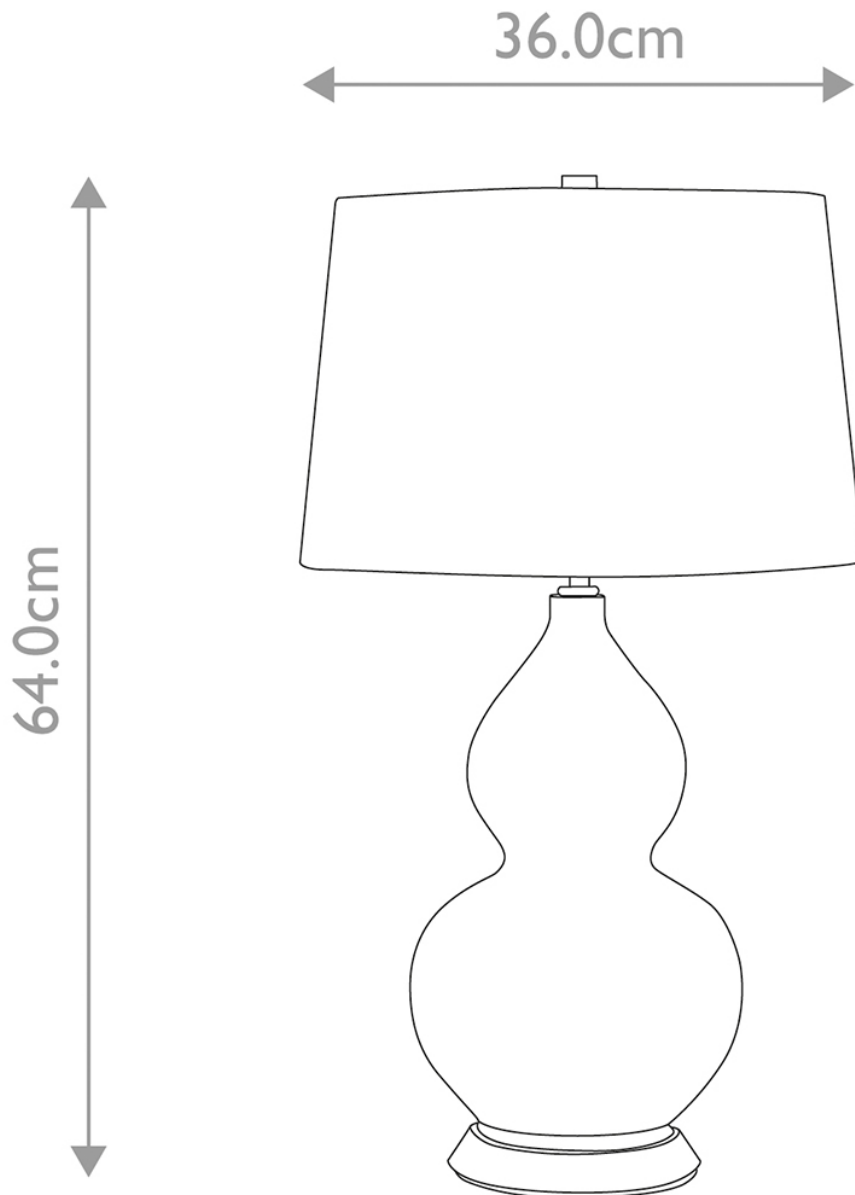

Elstead Lighting - Isla - ISLA-PN-TL-BLUE - White Nickel Blue Ceramic Table Lamp With Shade

CONTACT