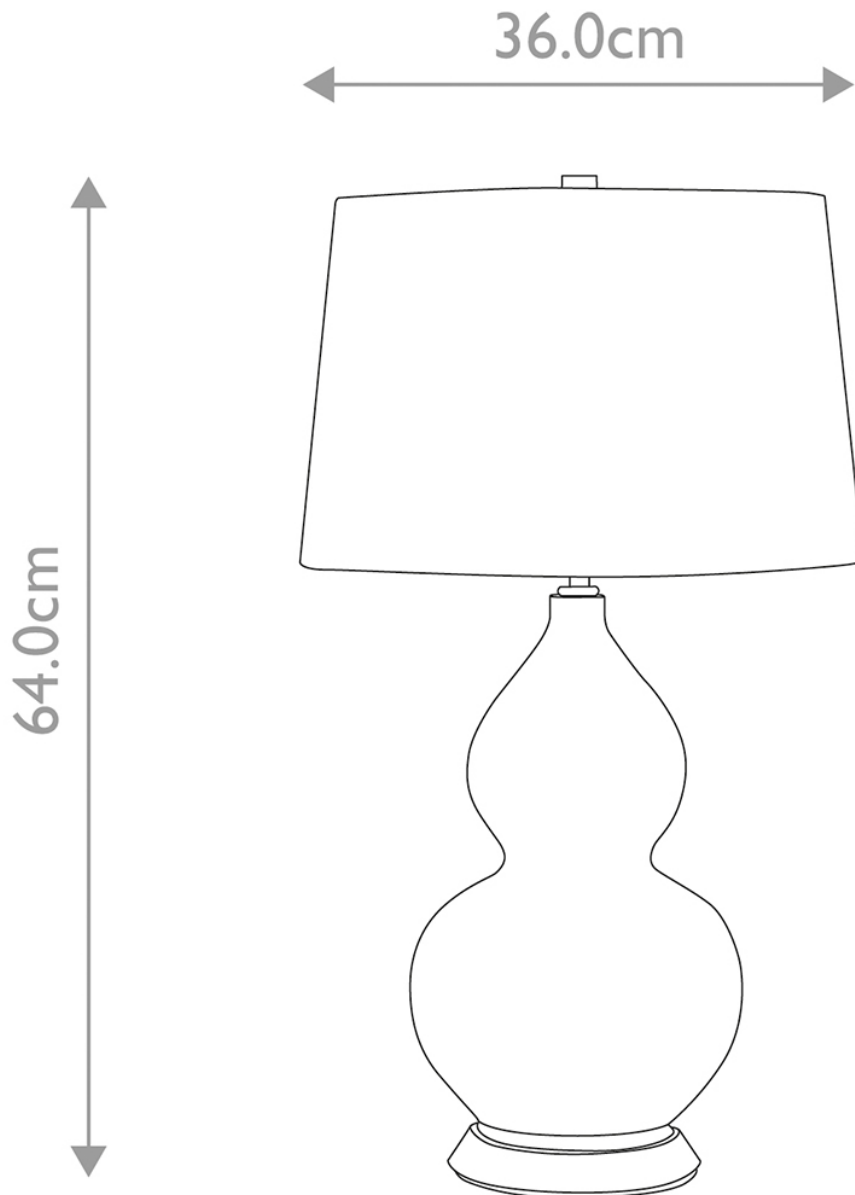

Elstead Lighting - Isla - ISLA-PN-TL-TEAL - White Nickel Teal Ceramic Table Lamp With Shade

CONTACT