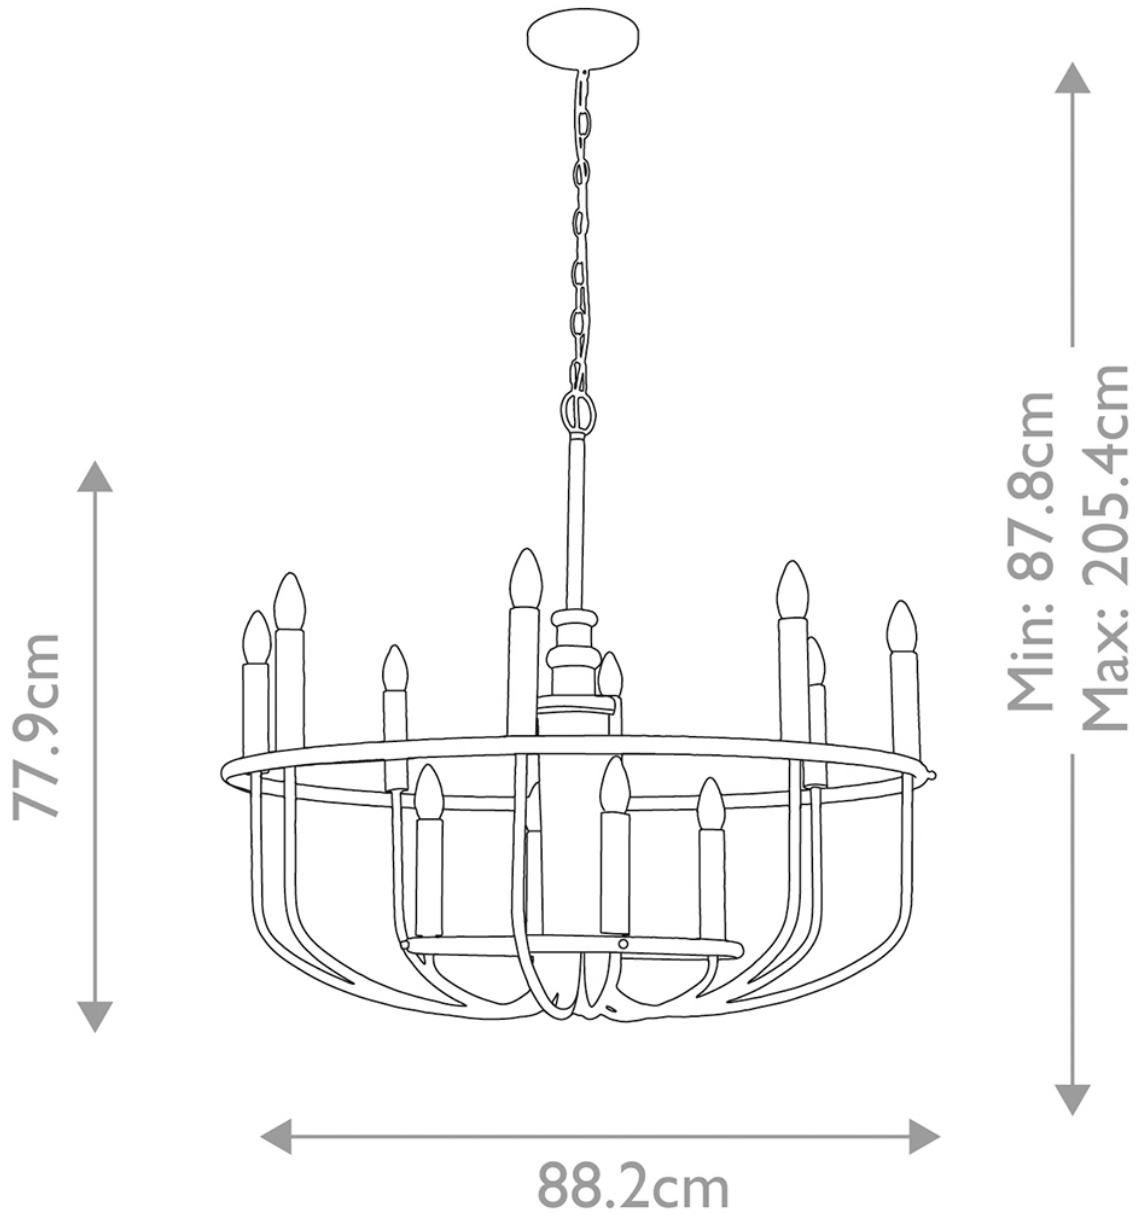

Kichler Lighting - Capitol Hill - KL-CAPITOL-HILL12-BLK - Black 12 Light Chandelier

CONTACT