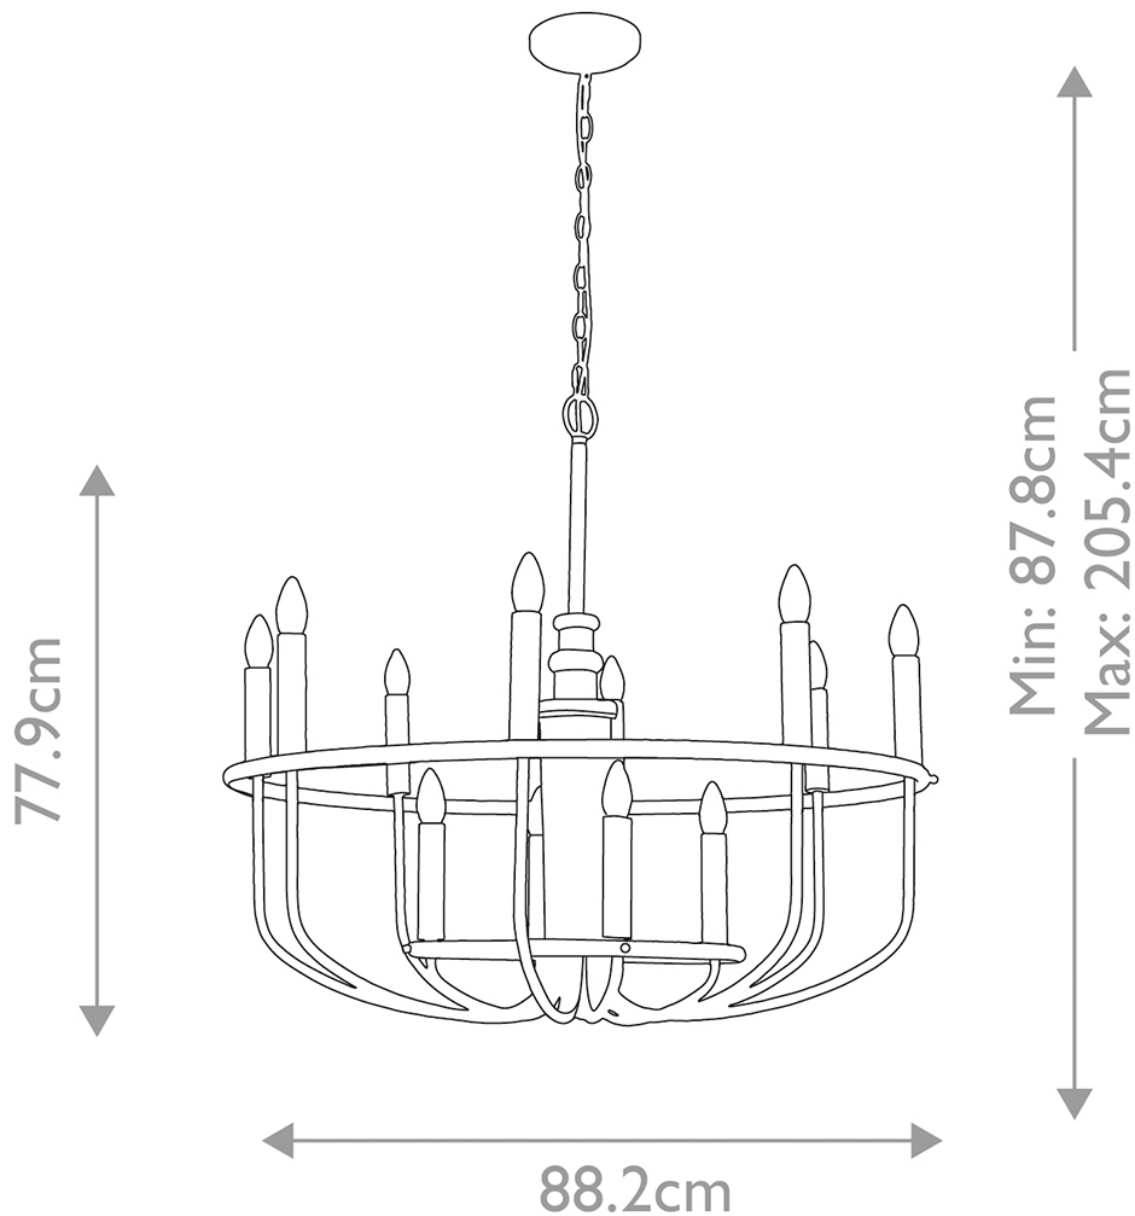

Kichler Lighting - Capitol Hill - KL-CAPITOL-HILL12-PNBR - Natural Brass 12 Light Chandelier

CONTACT