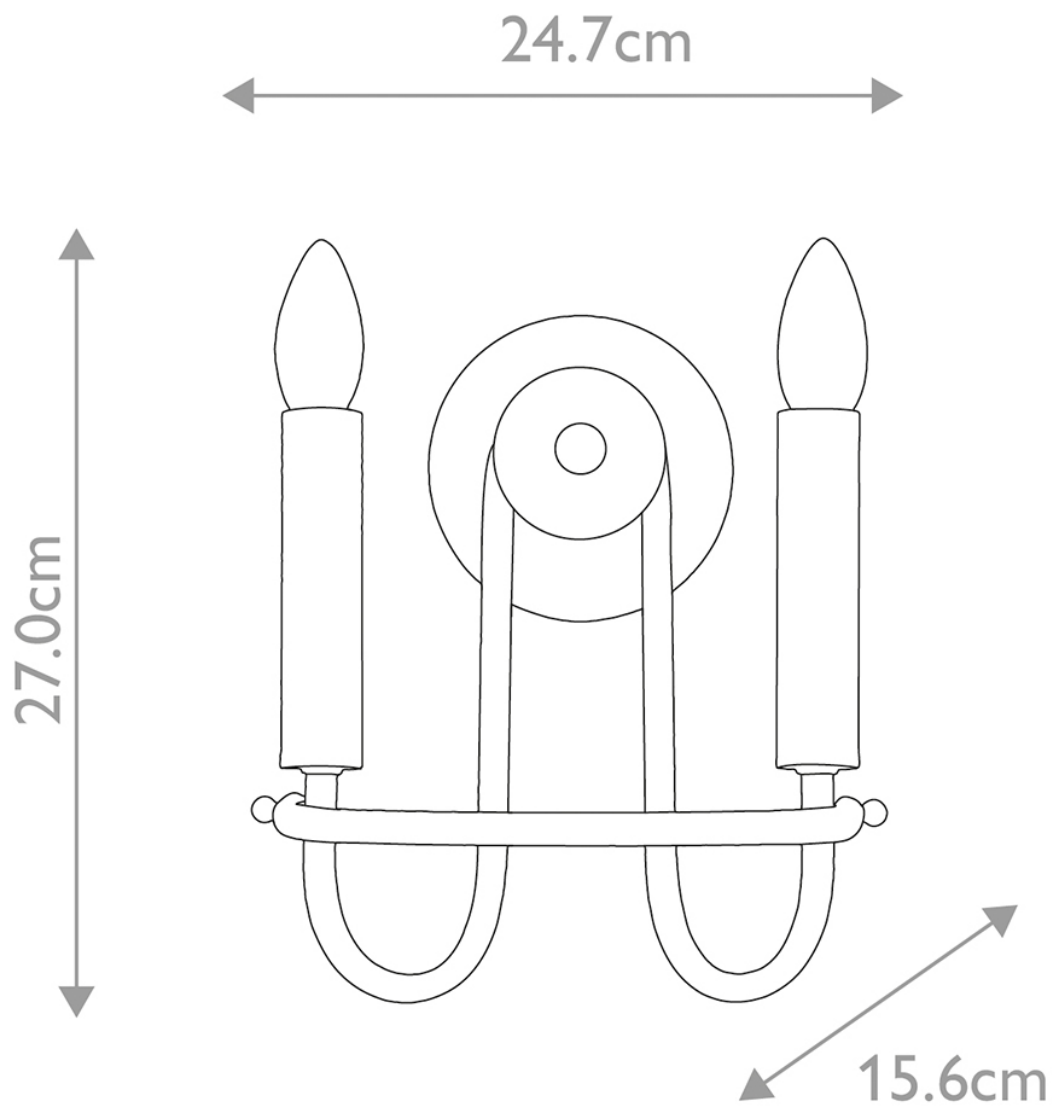

Kichler Lighting - Capitol Hill - KL-CAPITOL-HILL2-BLK - Black 2 Light Wall Light

**CONTACT**