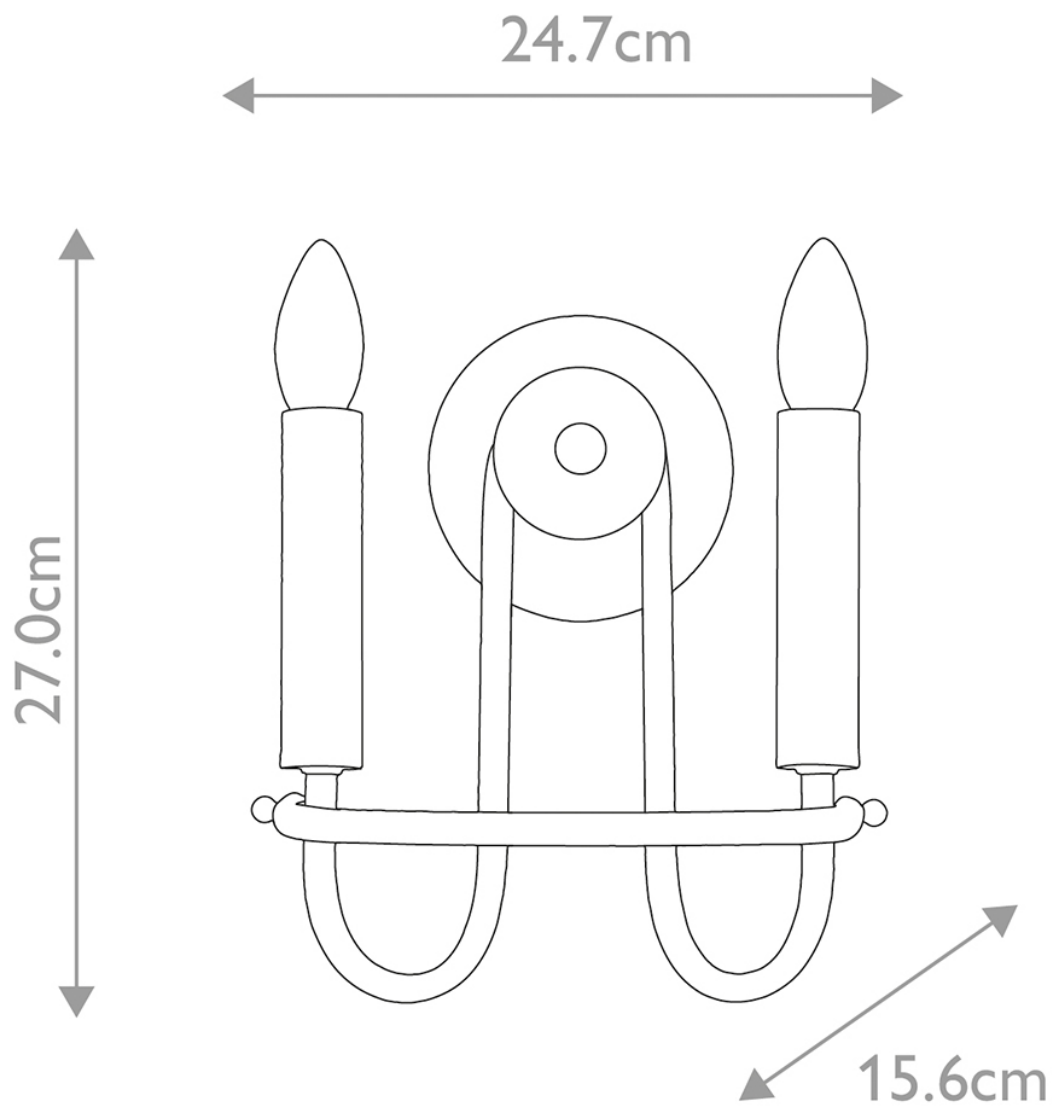

Kichler Lighting - Capitol Hill - KL-CAPITOL-HILL2-BN - Brushed Nickel 2 Light Wall Light

CONTACT