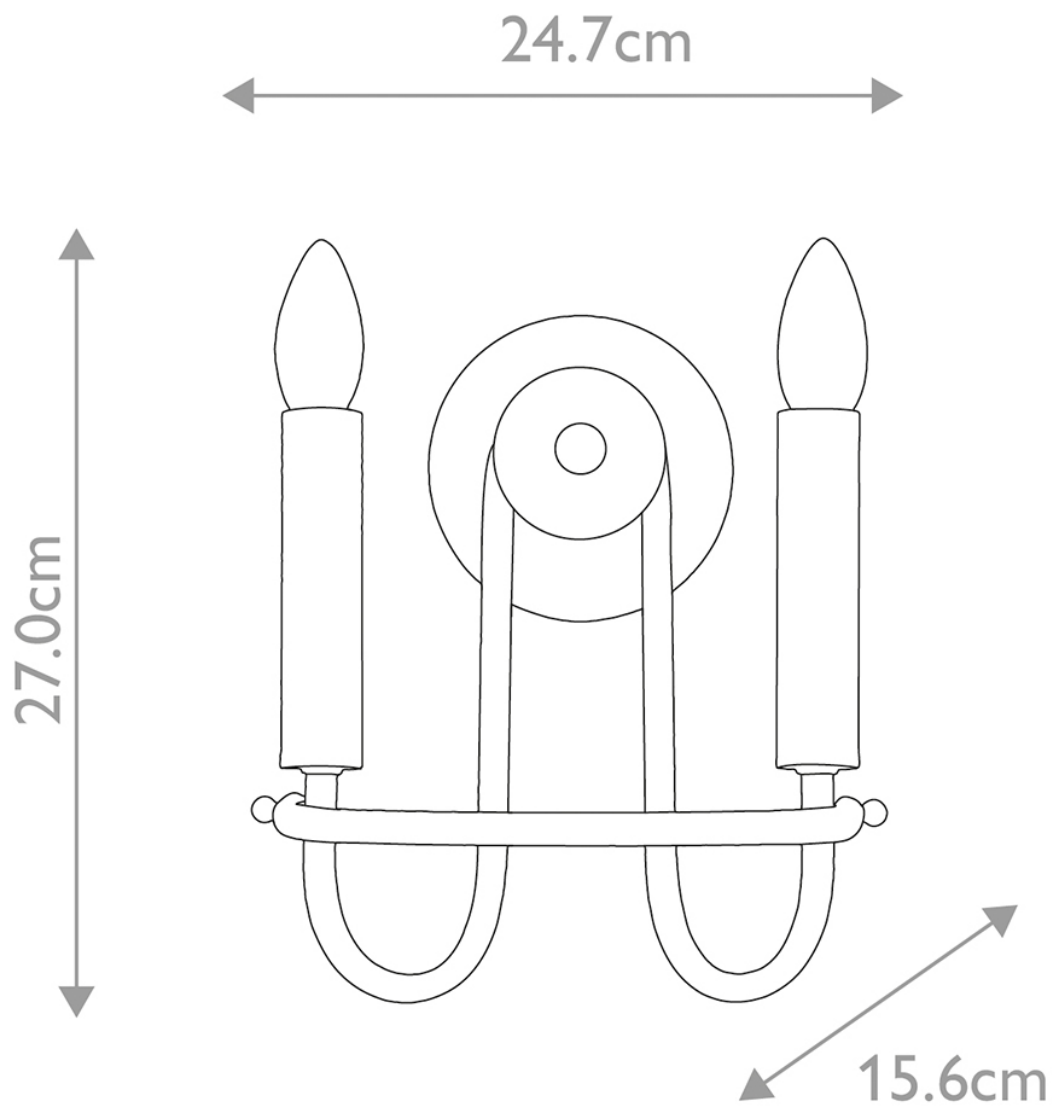

Kichler Lighting - Capitol Hill - KL-CAPITOL-HILL2-PNBR - Natural Brass 2 Light Wall Light

CONTACT