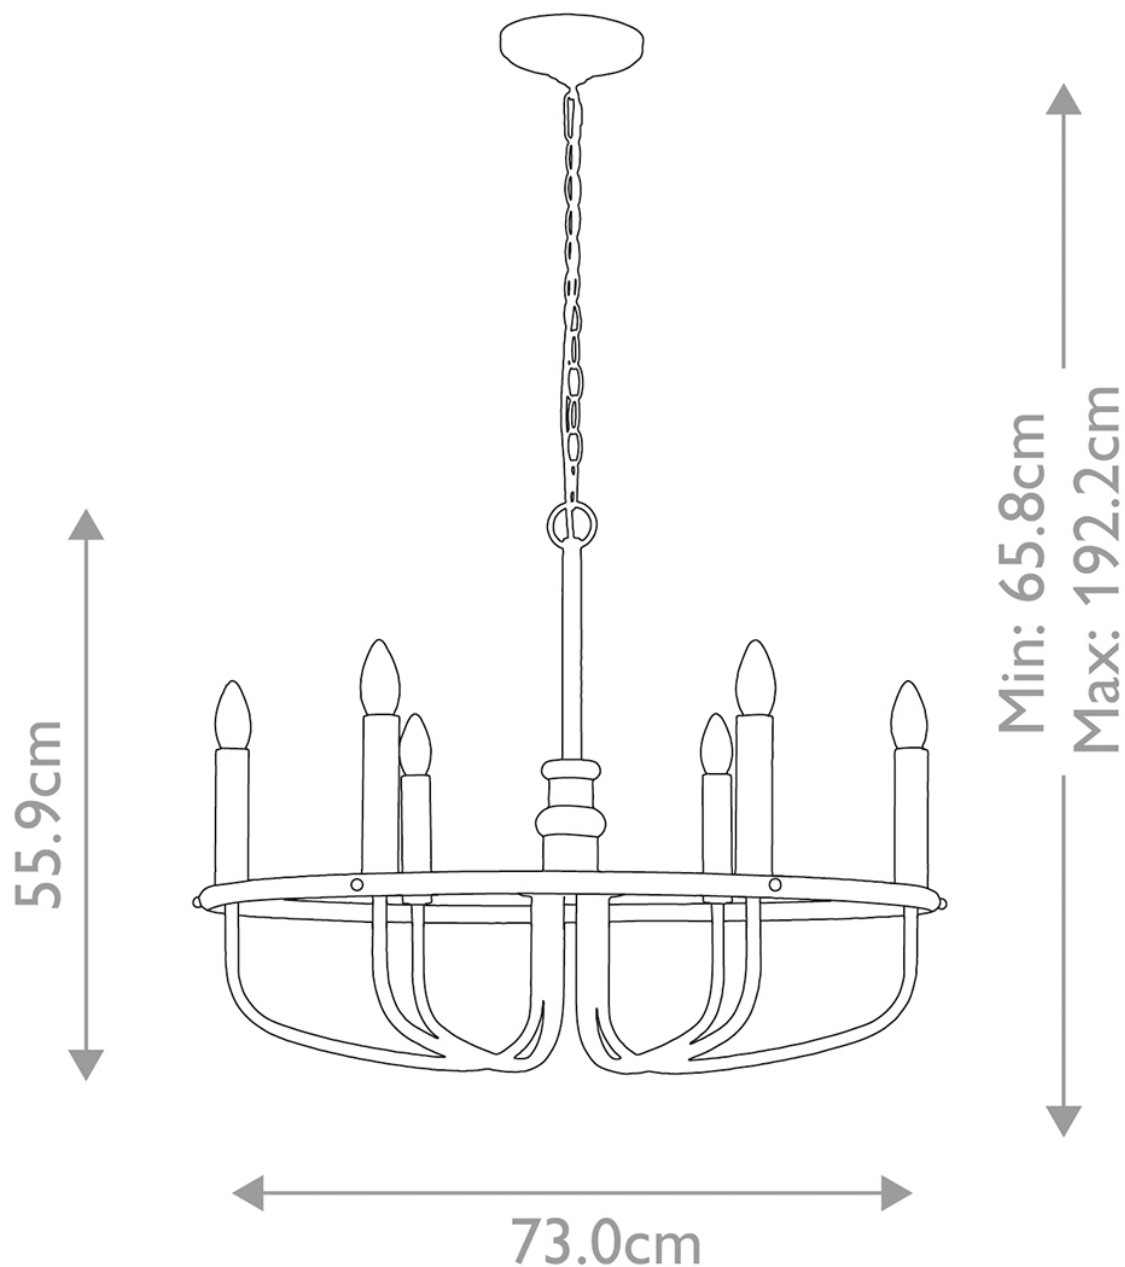

Kichler Lighting - Capitol Hill - KL-CAPITOL-HILL6-BN - Brushed Nickel 6 Light Chandelier

CONTACT