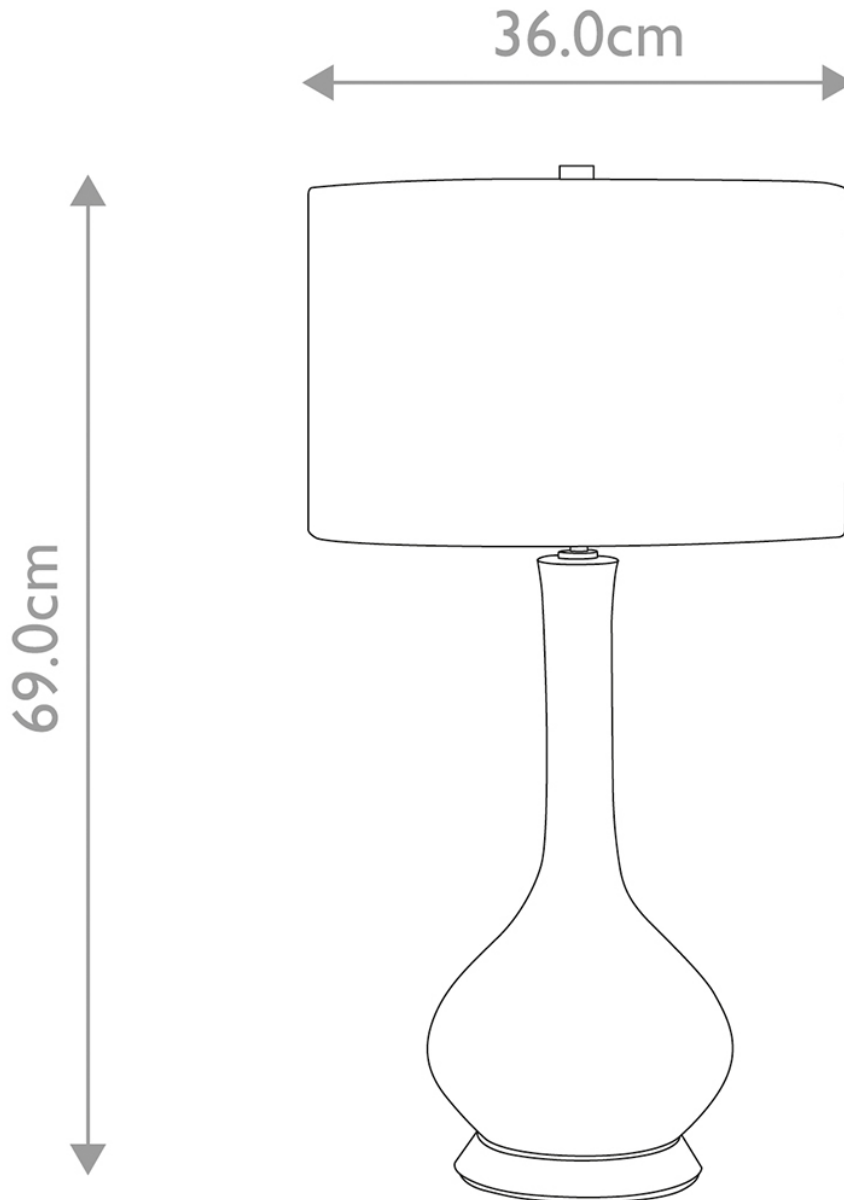

Elstead Lighting - Milo - MILO-AB-TL-LANT - White Aged Brass Orange Ceramic Table Lamp With Shade

CONTACT