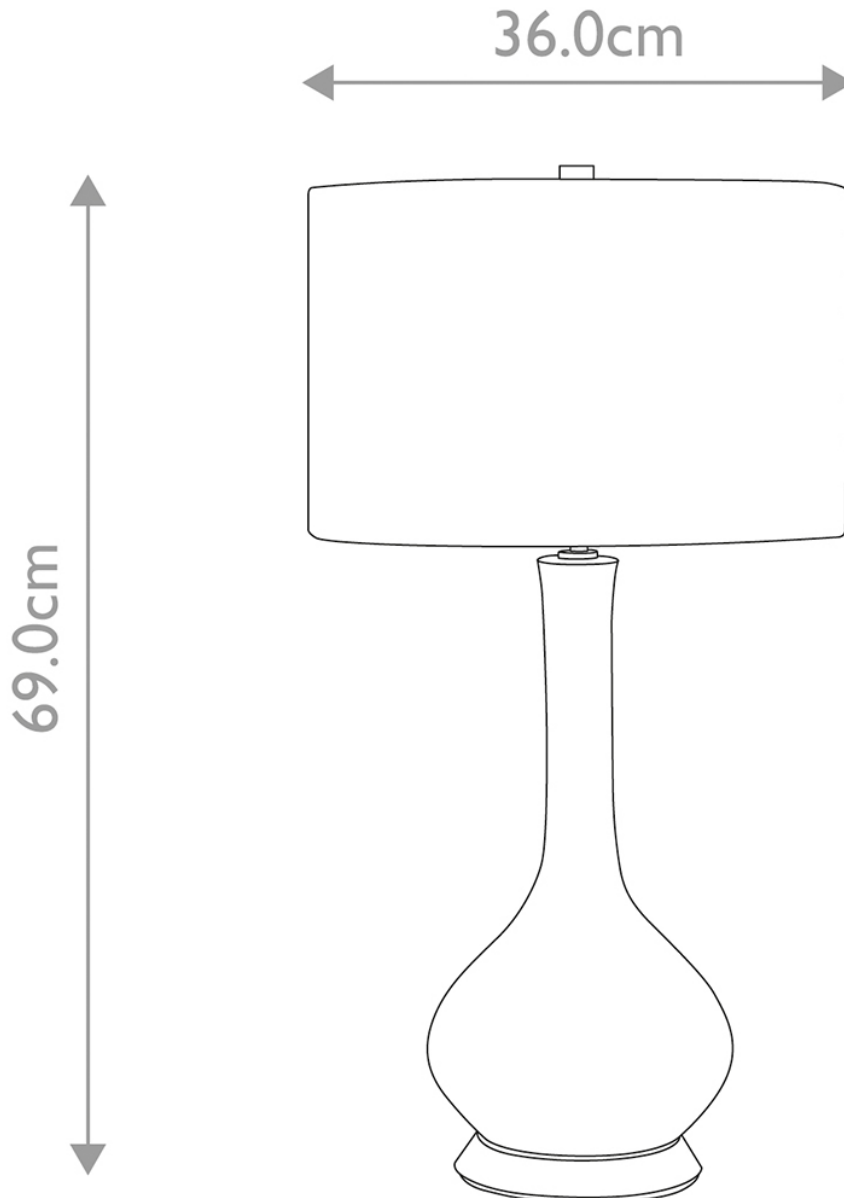

Elstead Lighting - Milo - MILO-PN-TL-OVTH - White Nickel Pink Ceramic Table Lamp With Shade

CONTACT