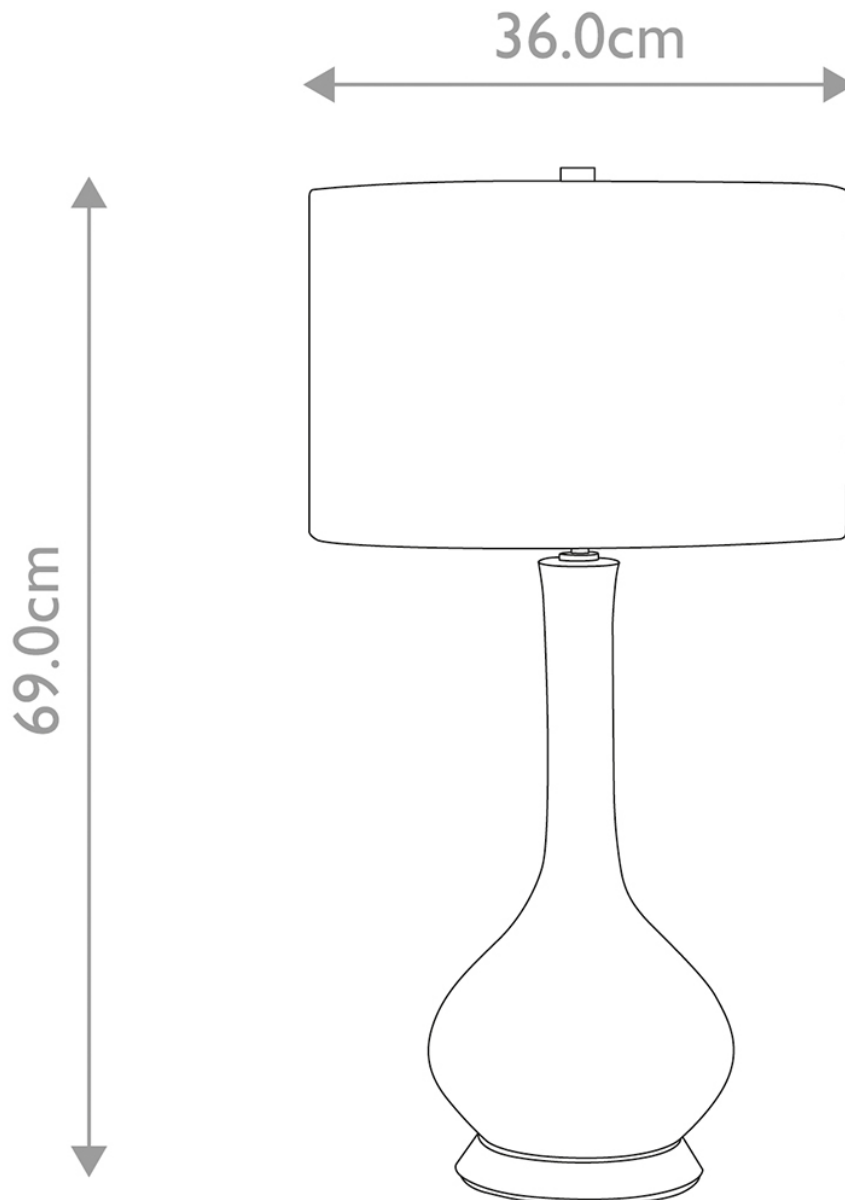

Elstead Lighting - Milo - MILO-PN-TL-PSM - White Nickel Yellow Ceramic Table Lamp With Shade

**CONTACT**