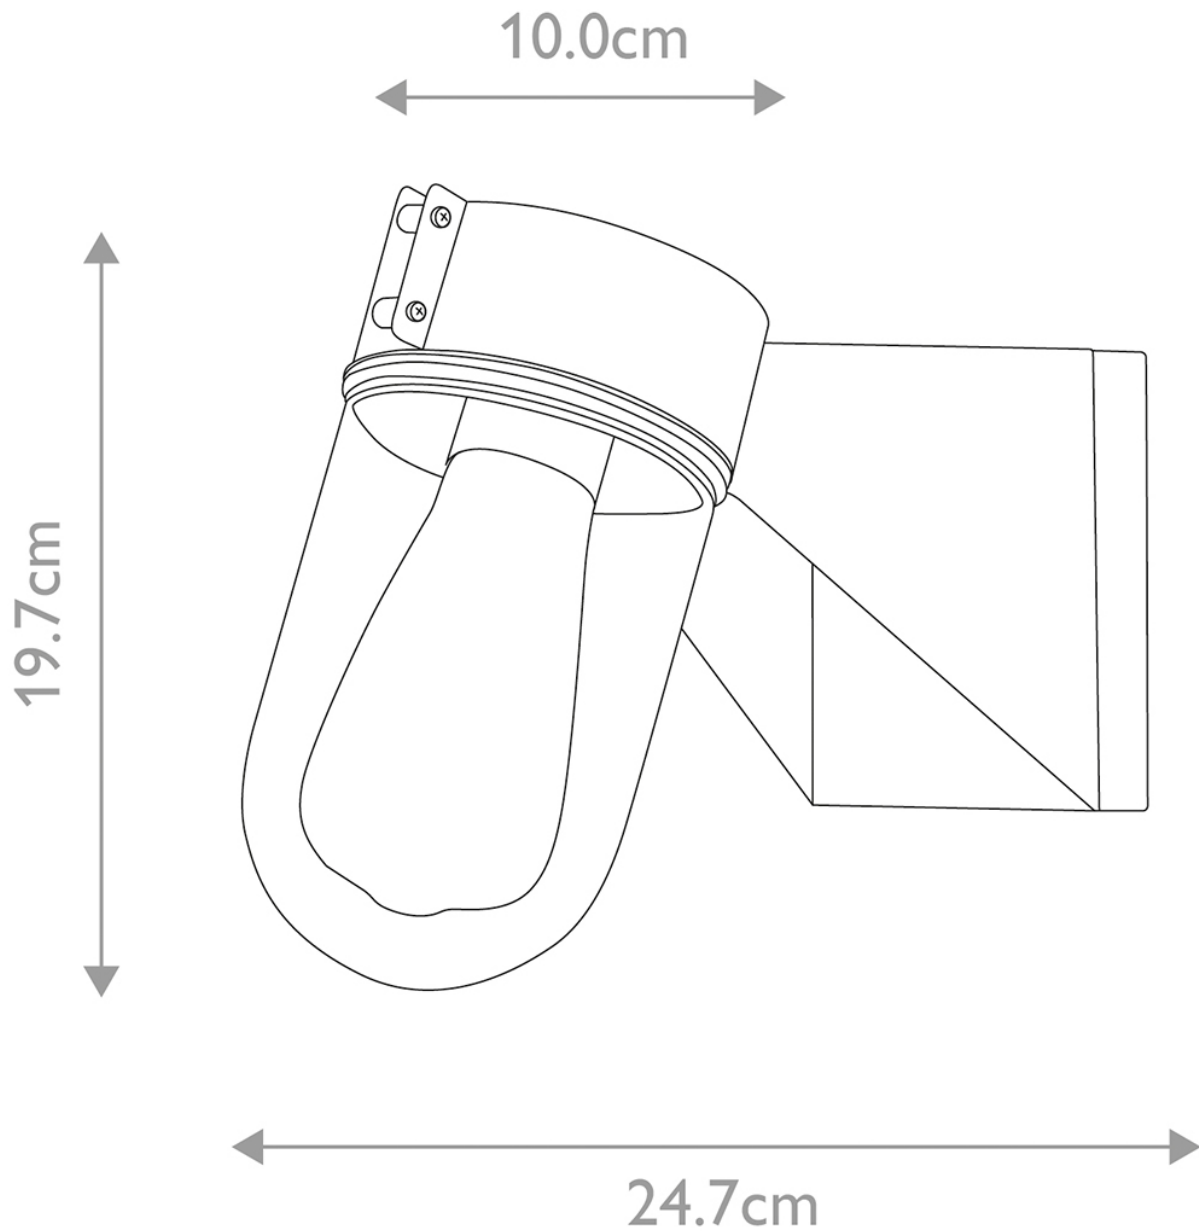

Elstead Lighting - Portofino - PORTOFINO - Grey IP44 Coastal Resistant Outdoor Wall Light

CONTACT