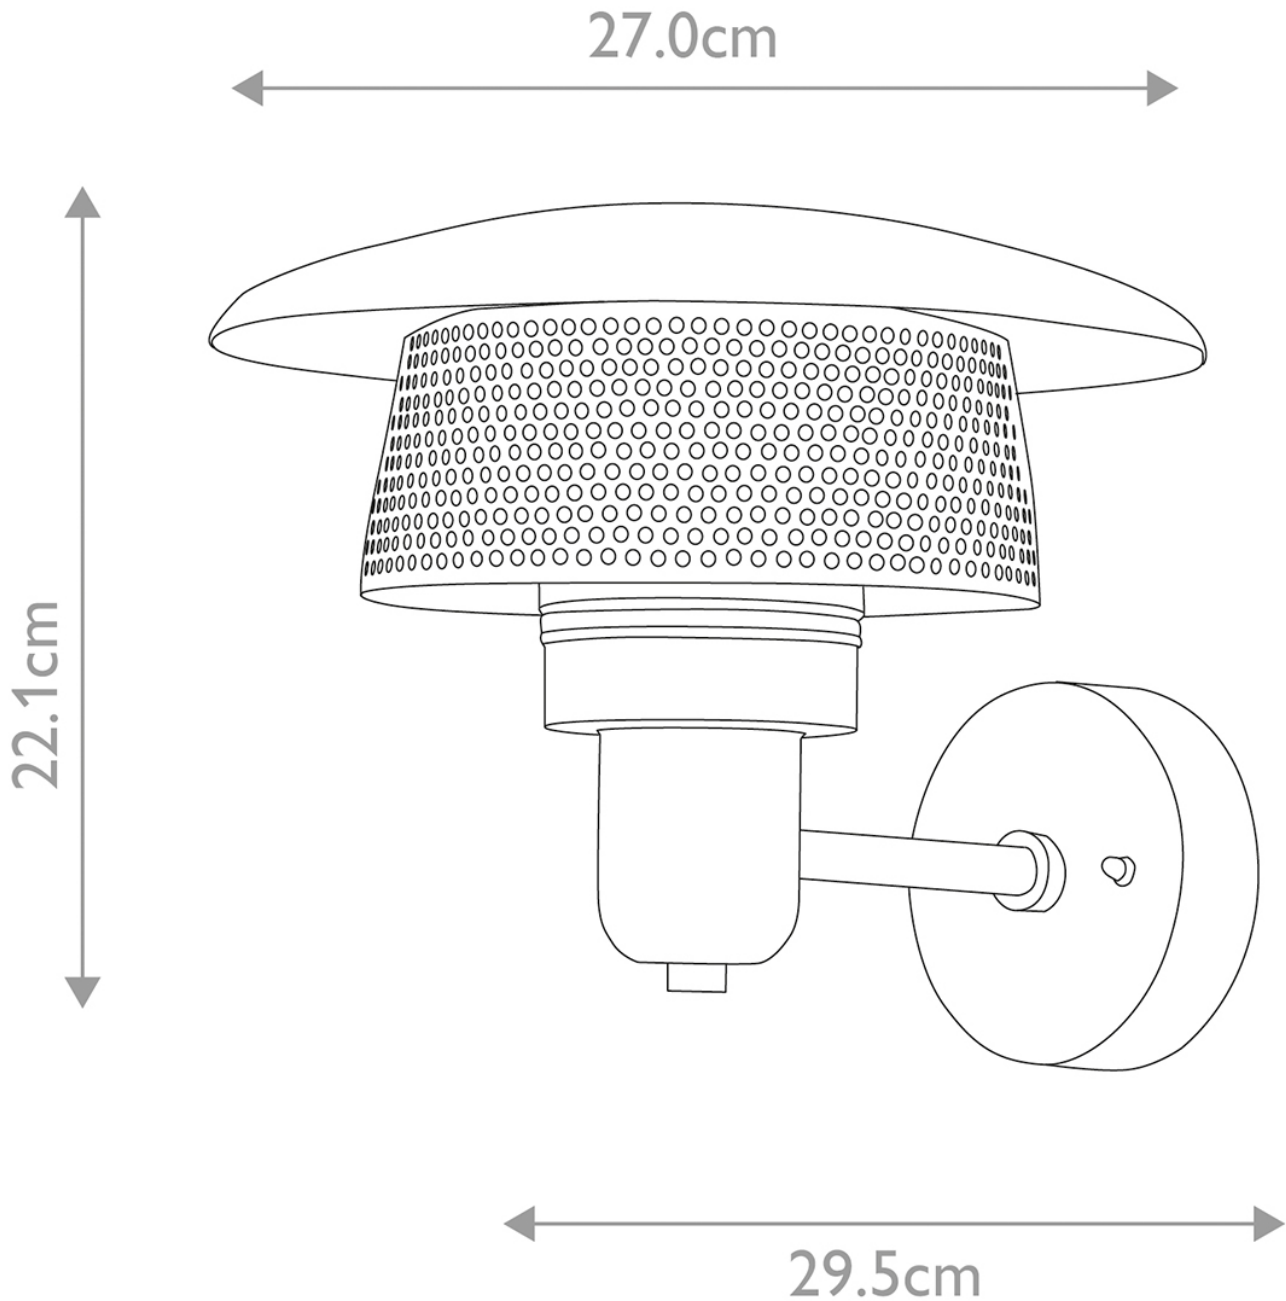

Elstead Lighting - Saturne - SATURNE - Grey IP44 Coastal Resistant Outdoor Wall Light

CONTACT