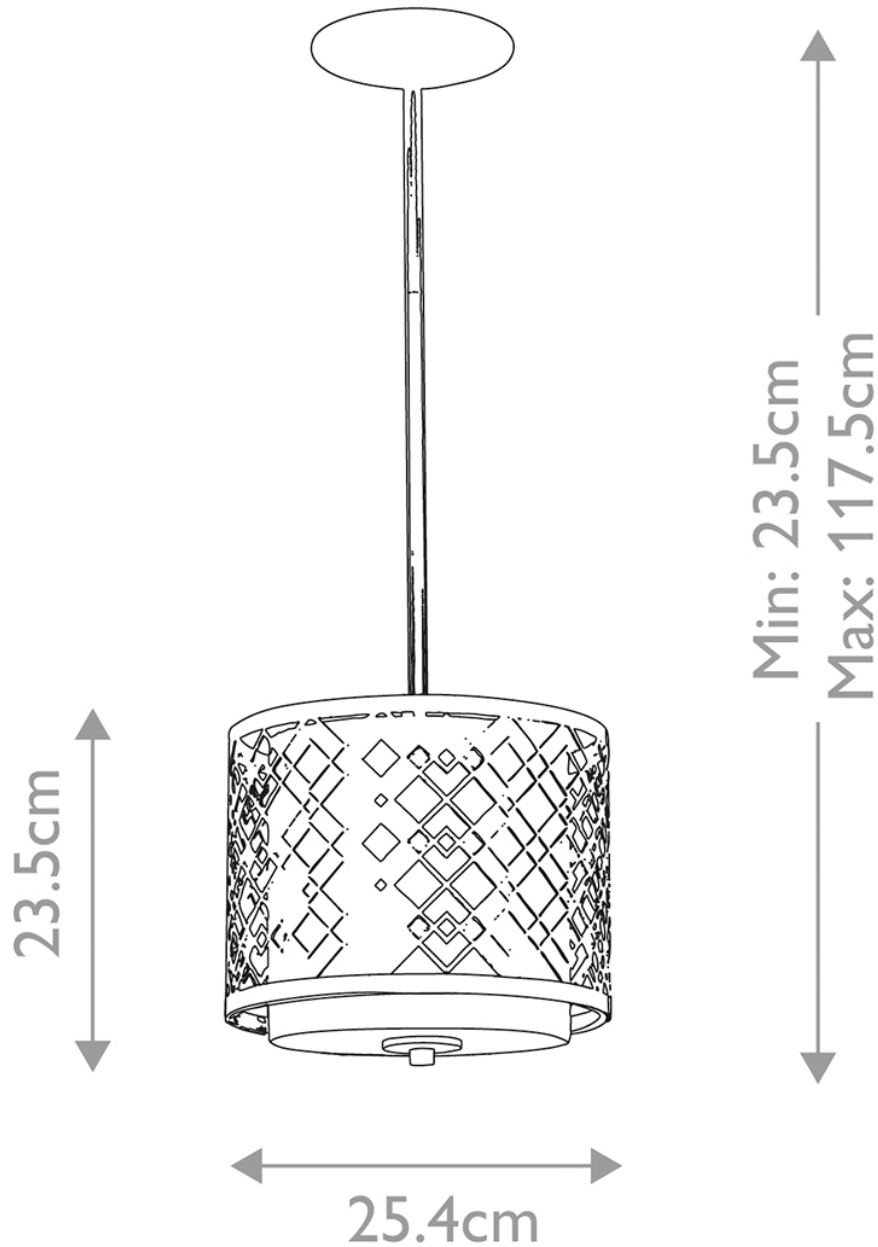

Elstead Lighting - Ziggy - ZIGGY-1P-S-LS - Silver Ceiling Pendant Light

CONTACT