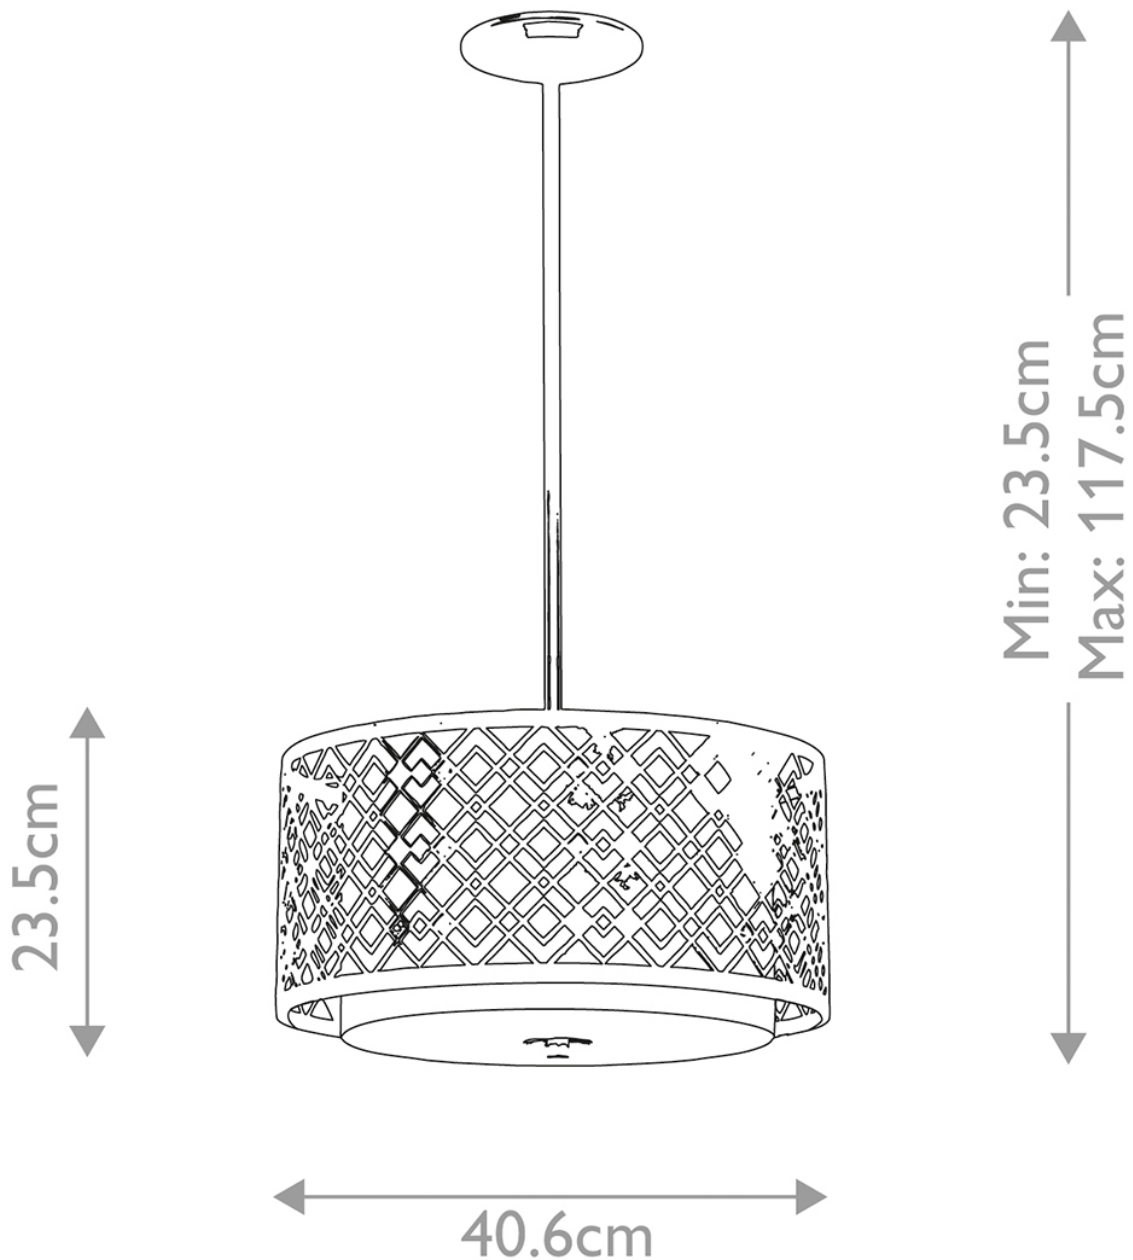

Elstead Lighting - Ziggy - ZIGGY-2P-M-LG - Gold 2 Light Ceiling Pendant Light

CONTACT