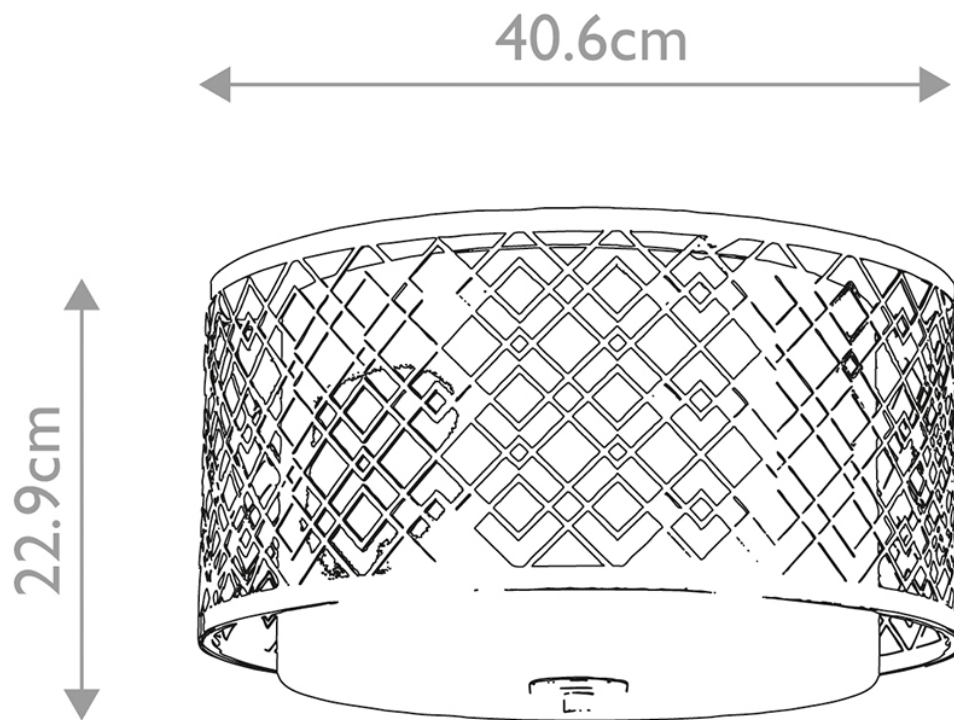

Elstead Lighting - Ziggy - ZIGGY-F-M-LG - Gold 2 Light Flush Ceiling Light

**CONTACT**