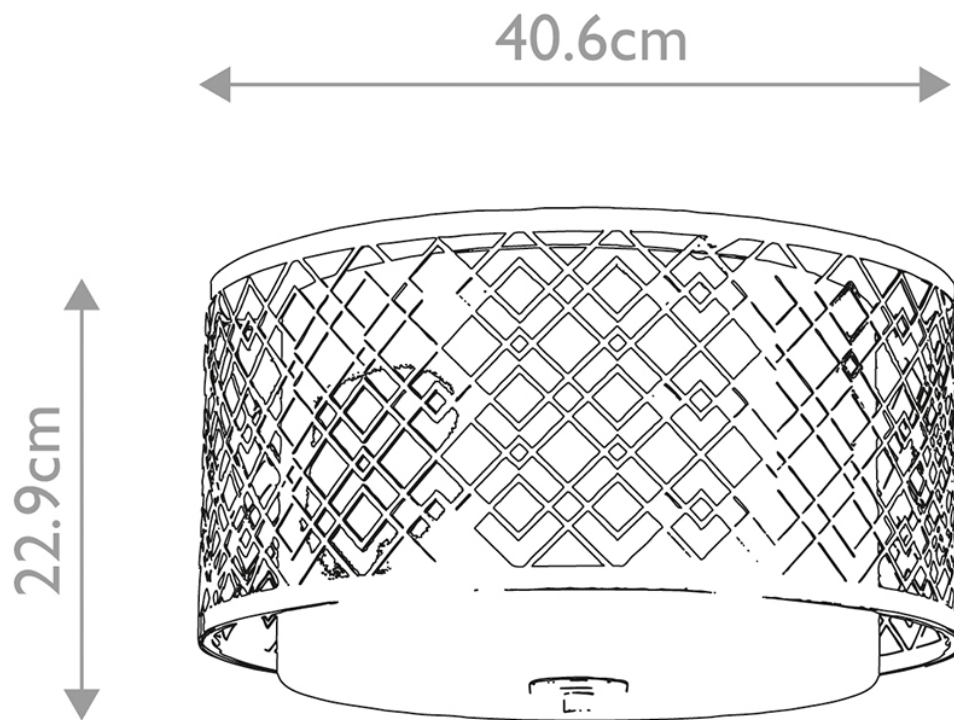

Elstead Lighting - Ziggy - ZIGGY-F-M-LS - Silver 2 Light Flush Ceiling Light

**CONTACT**