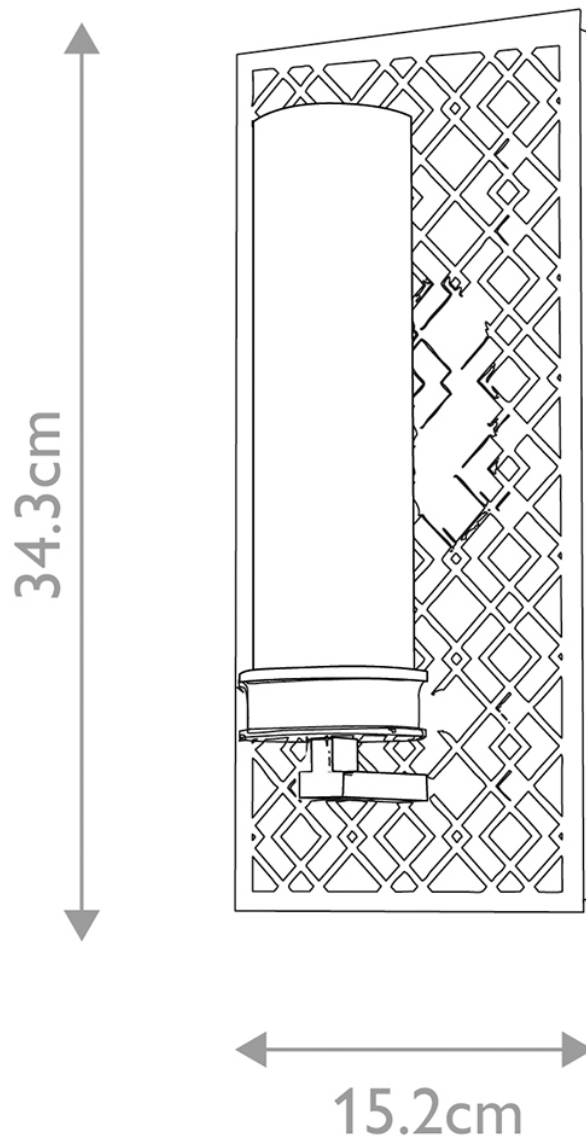

Elstead Lighting - Ziggy - ZIGGY1-LG - Gold IP44 Bathroom Wall Light

CONTACT