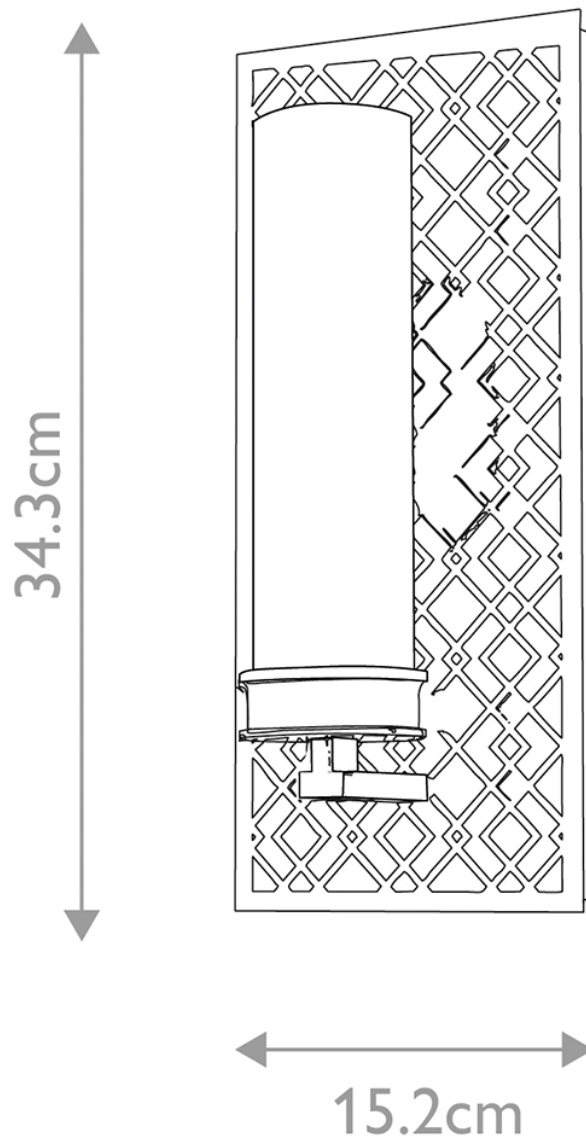

Elstead Lighting - Ziggy - ZIGGY1-LS - Silver IP44 Bathroom Wall Light

CONTACT