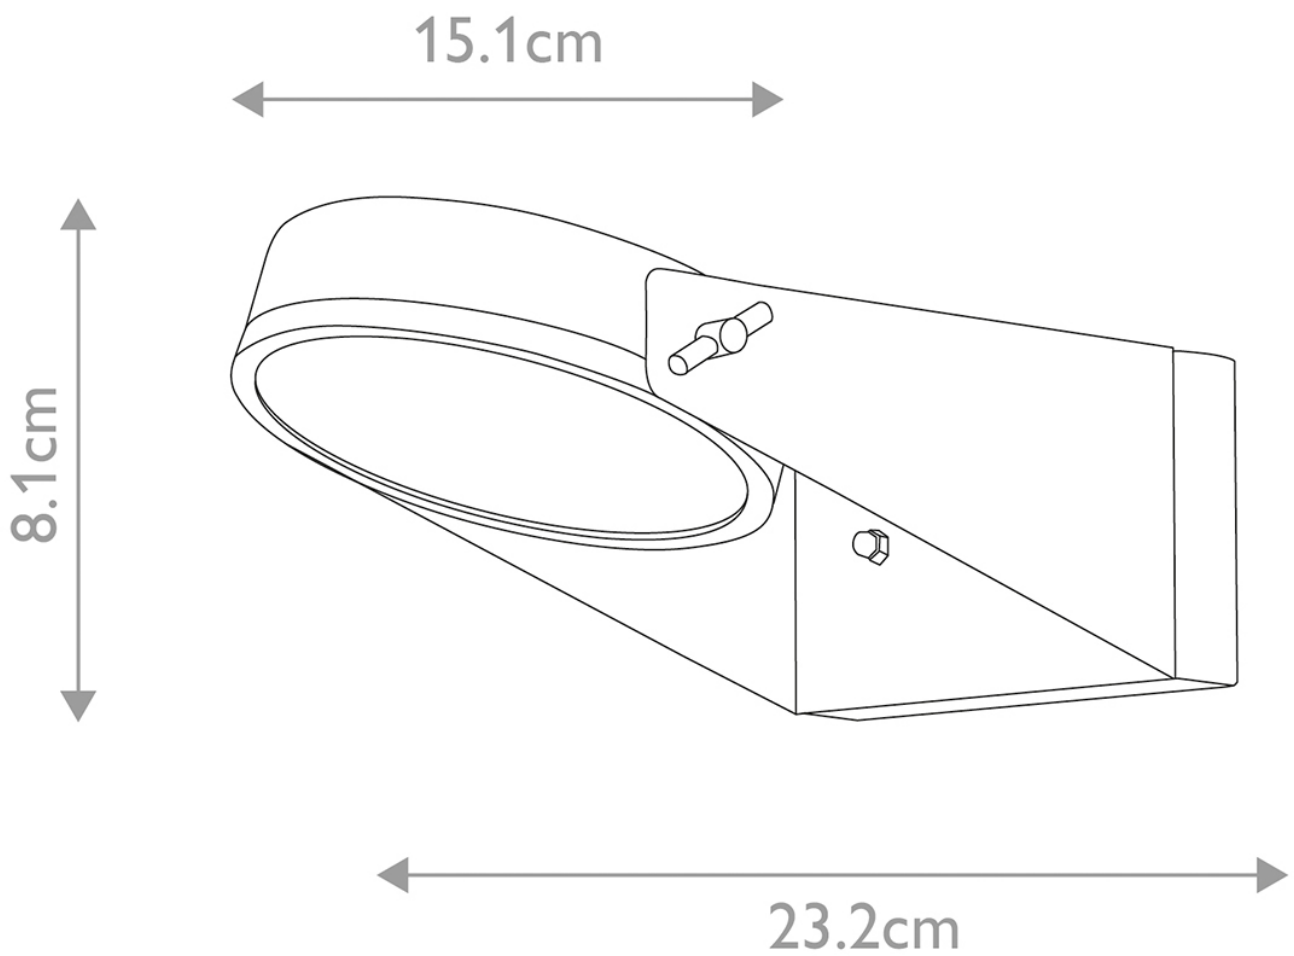

Elstead Lighting - Zola - ZOLA - LED Grey IP44 Coastal Resistant Outdoor Wall Light

CONTACT