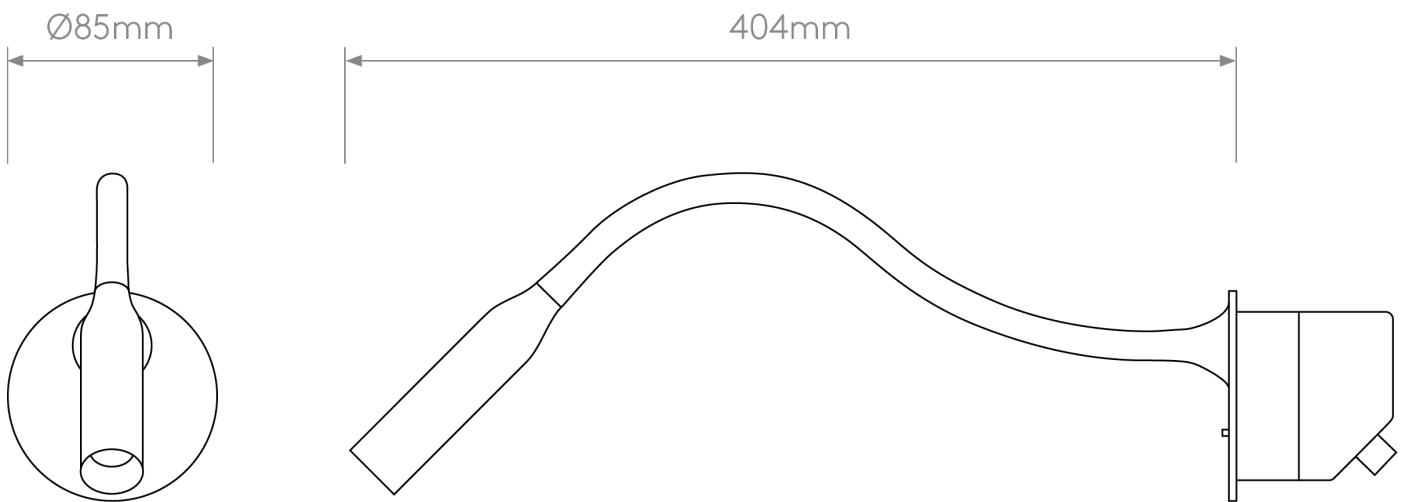

Astro Lighting - Lucca - 1435010 - LED Nickel Reading Wall Light

CONTACT