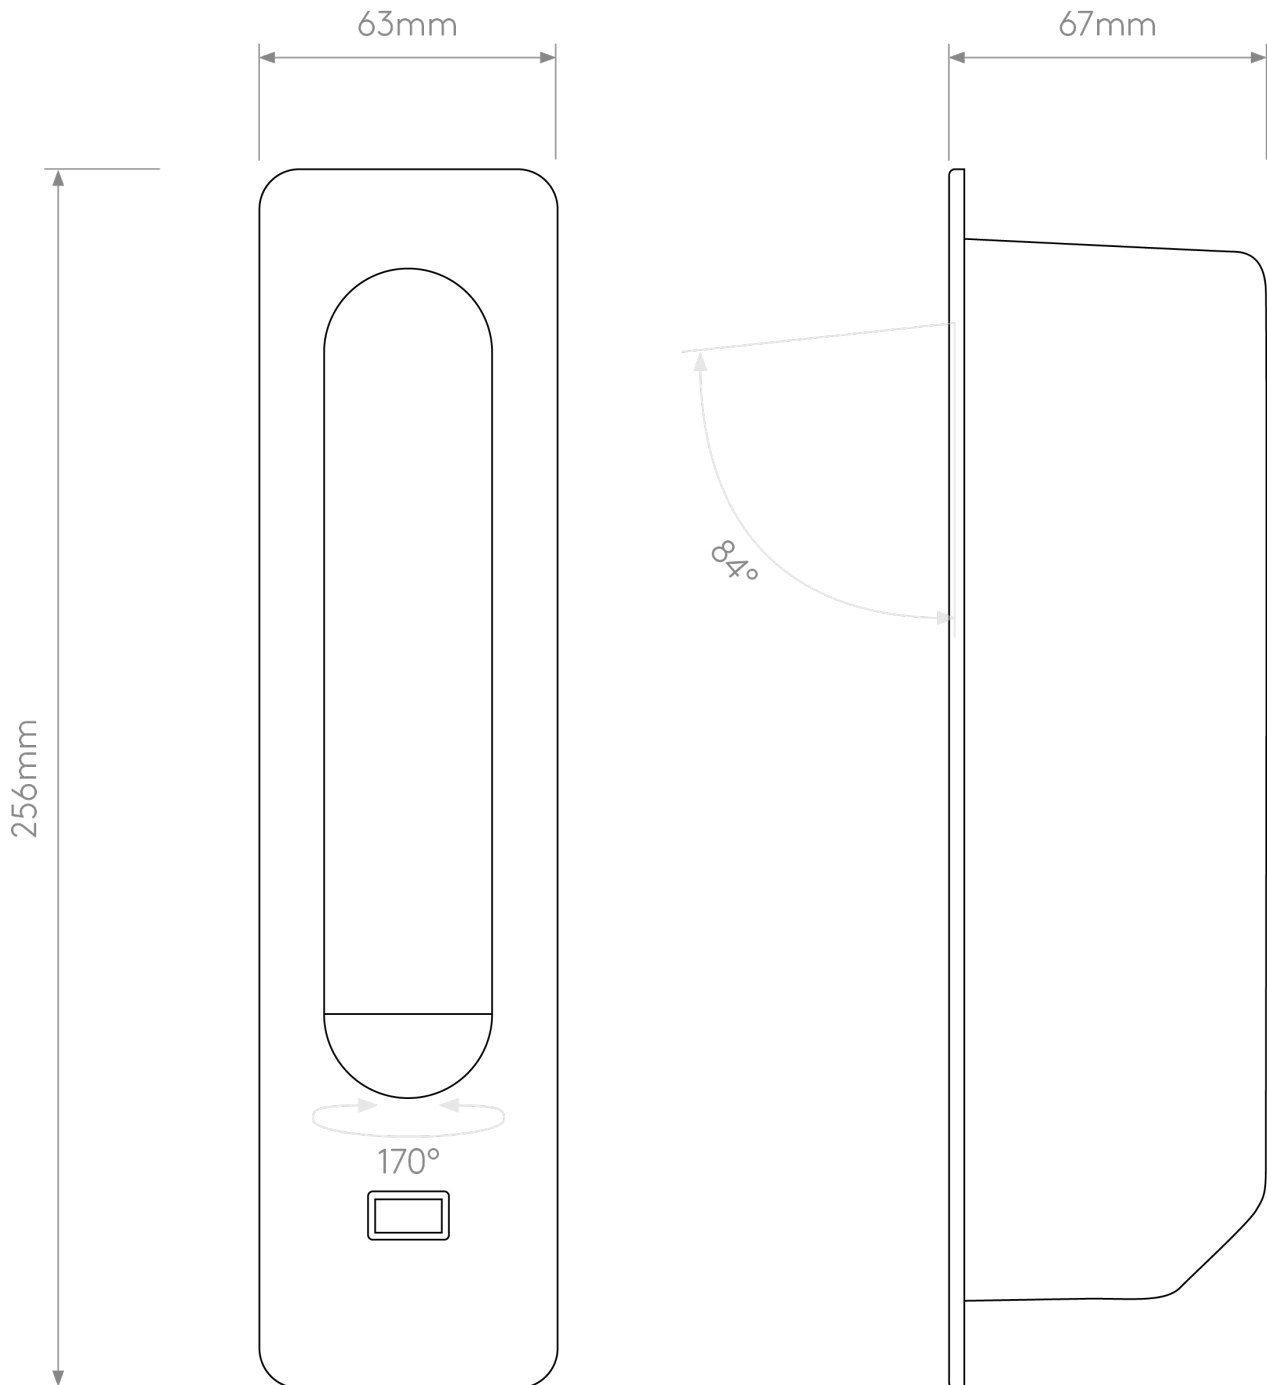

Astro Lighting - Keta - 1437004 - LED Black Reading Wall Light

**CONTACT**