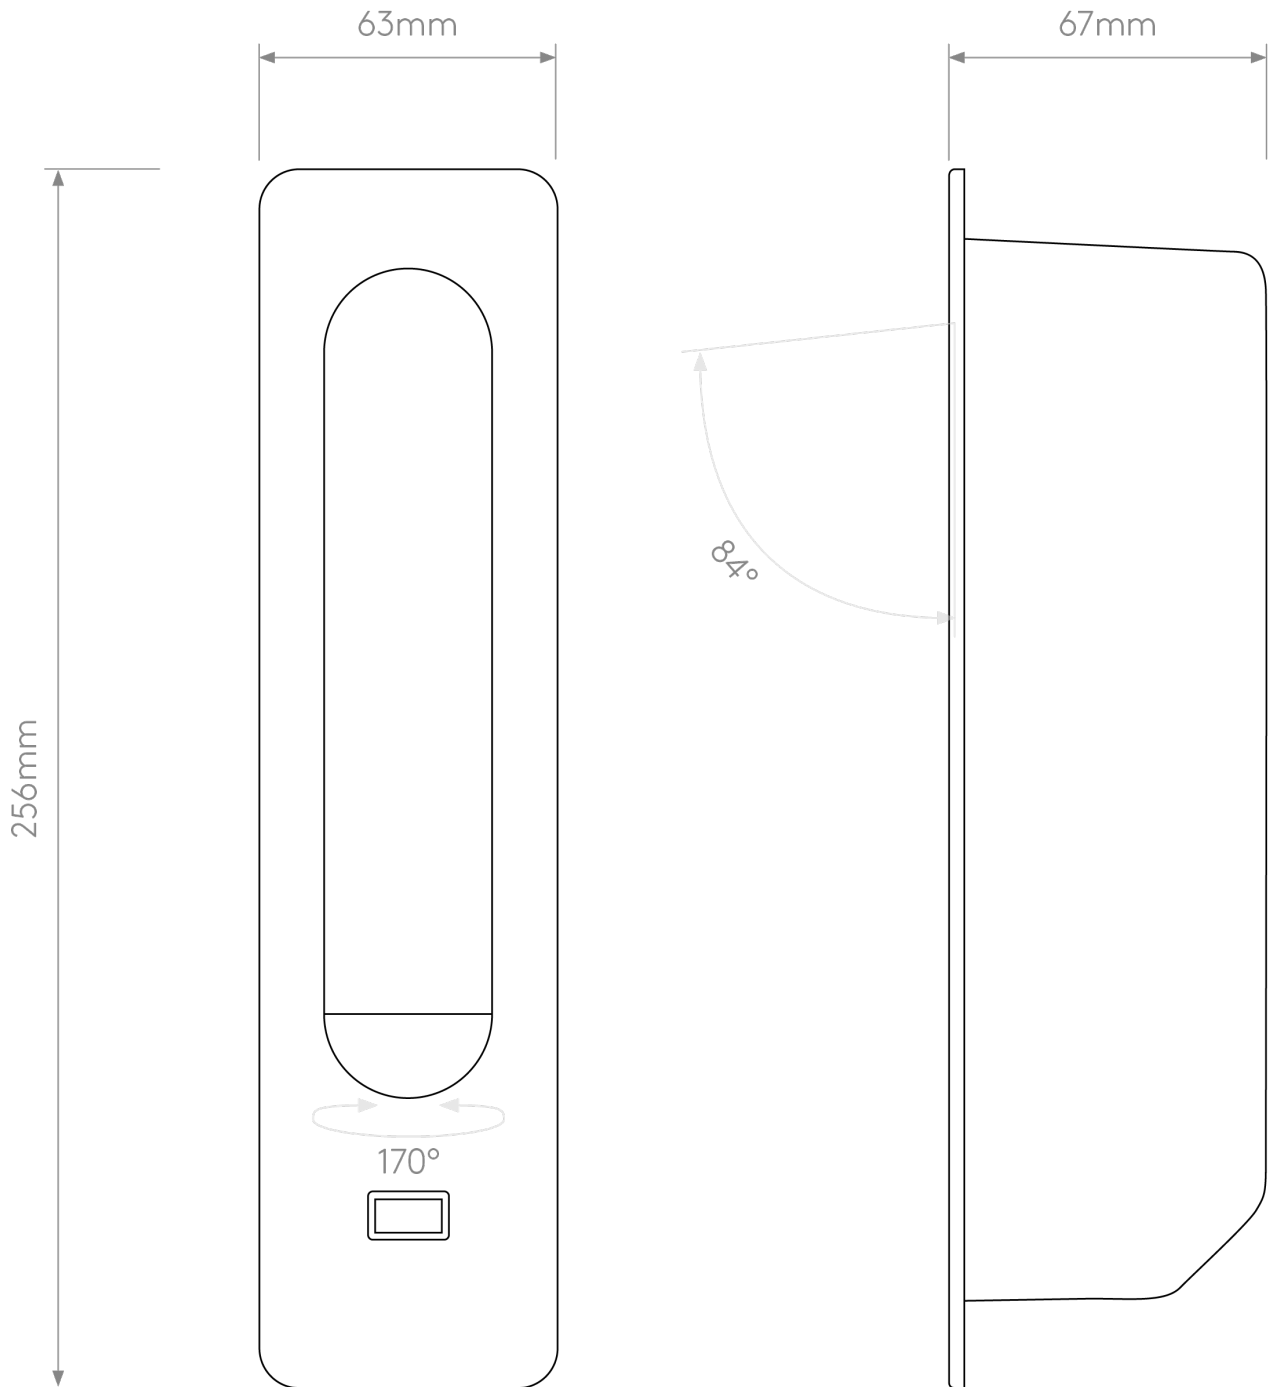

Astro Lighting - Keta - 1437007 - LED Gold Reading Wall Light

CONTACT