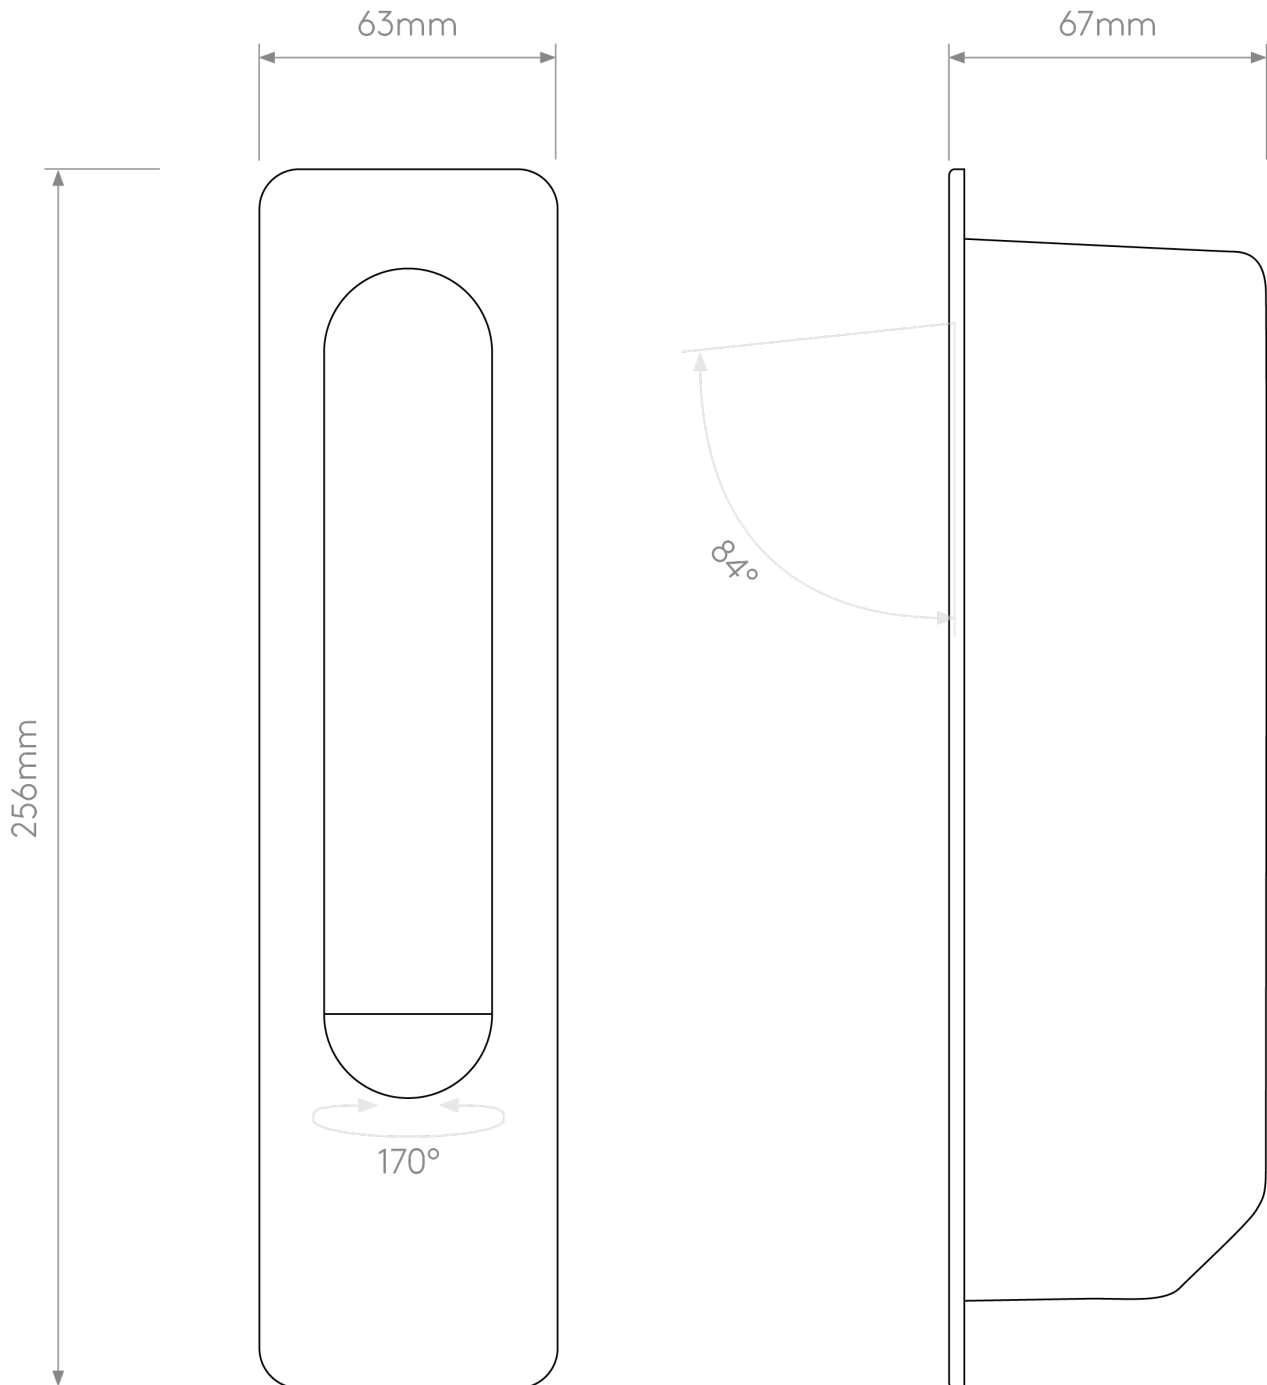

Astro Lighting - Keta - 1437019 - LED Bronze Reading Wall Light

CONTACT