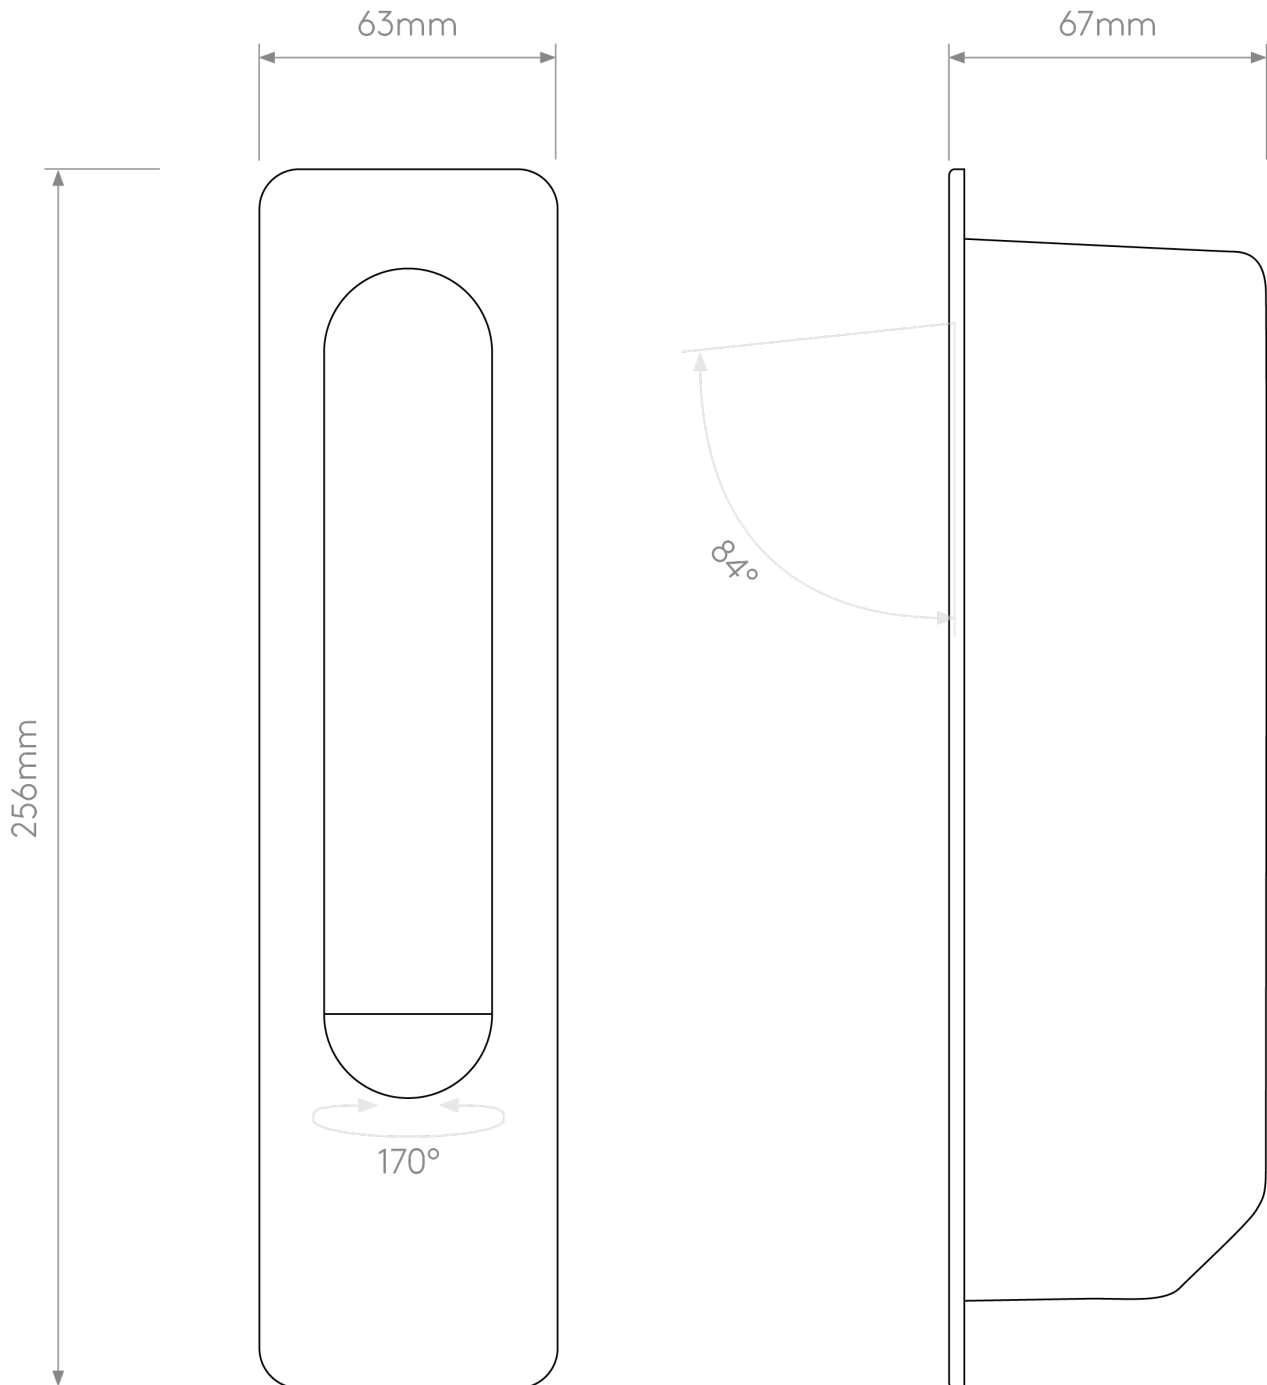

Astro Lighting - Keta - 1437020 - LED Black Reading Wall Light

CONTACT