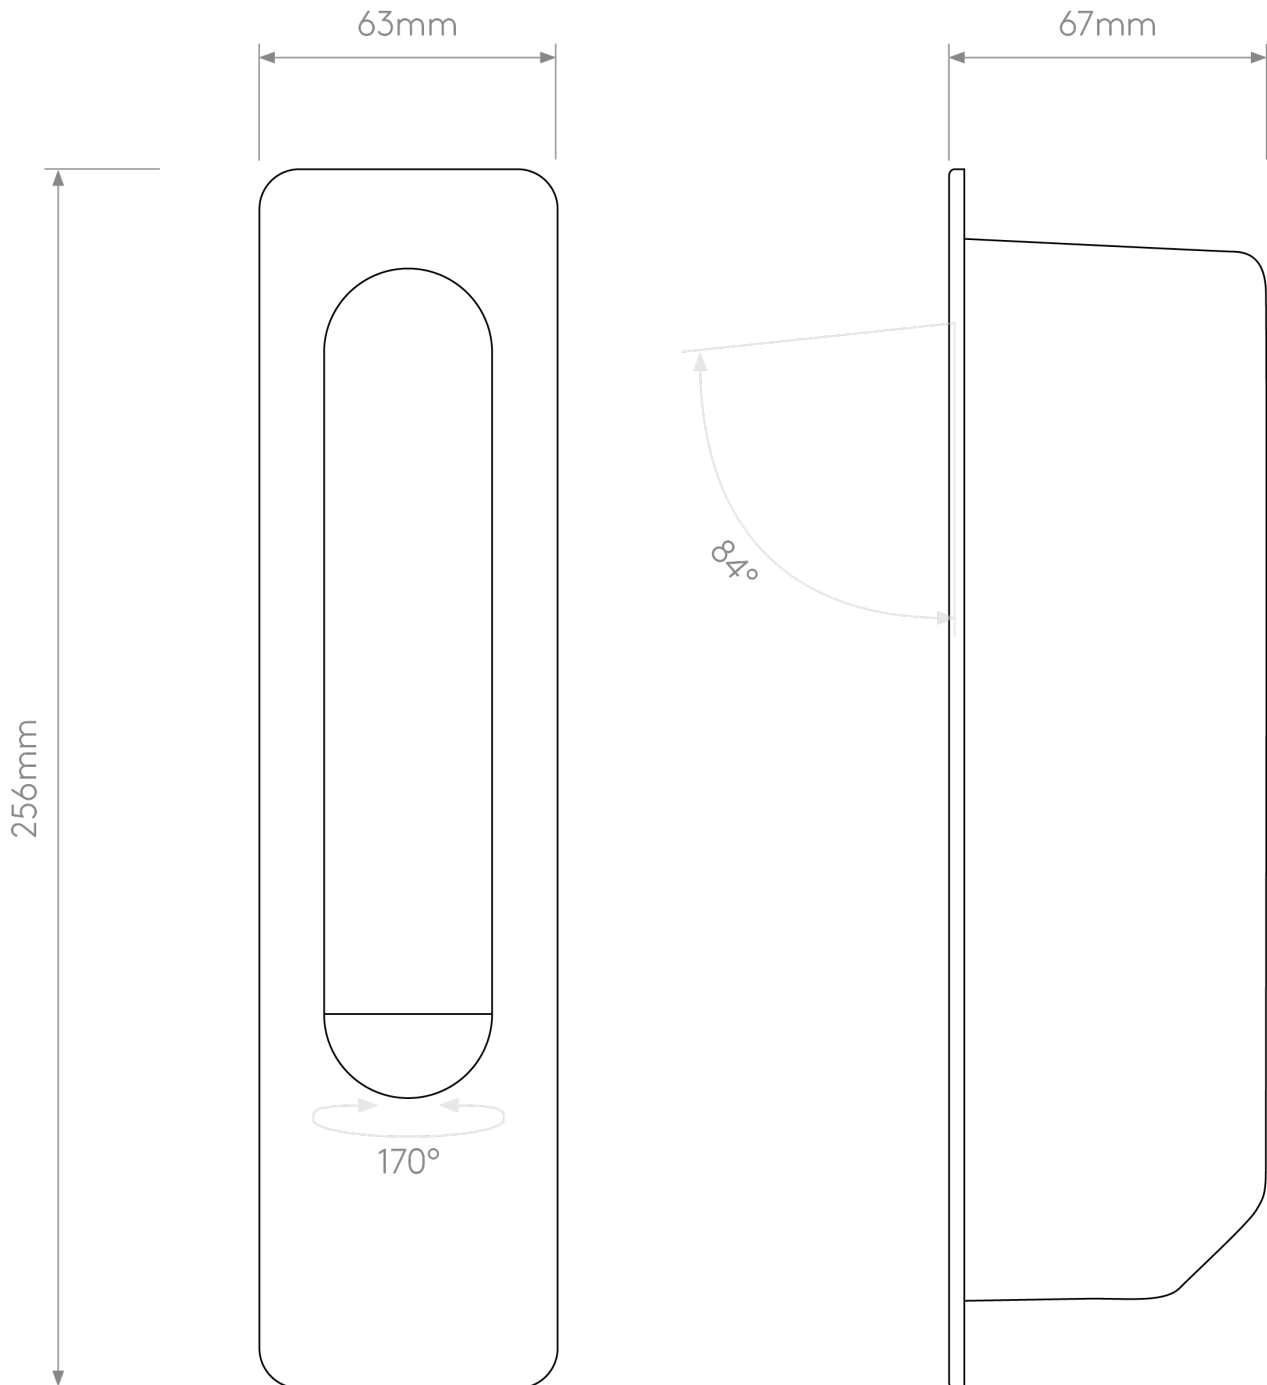

Astro Lighting - Keta - 1437021 - LED Gold Reading Wall Light

CONTACT