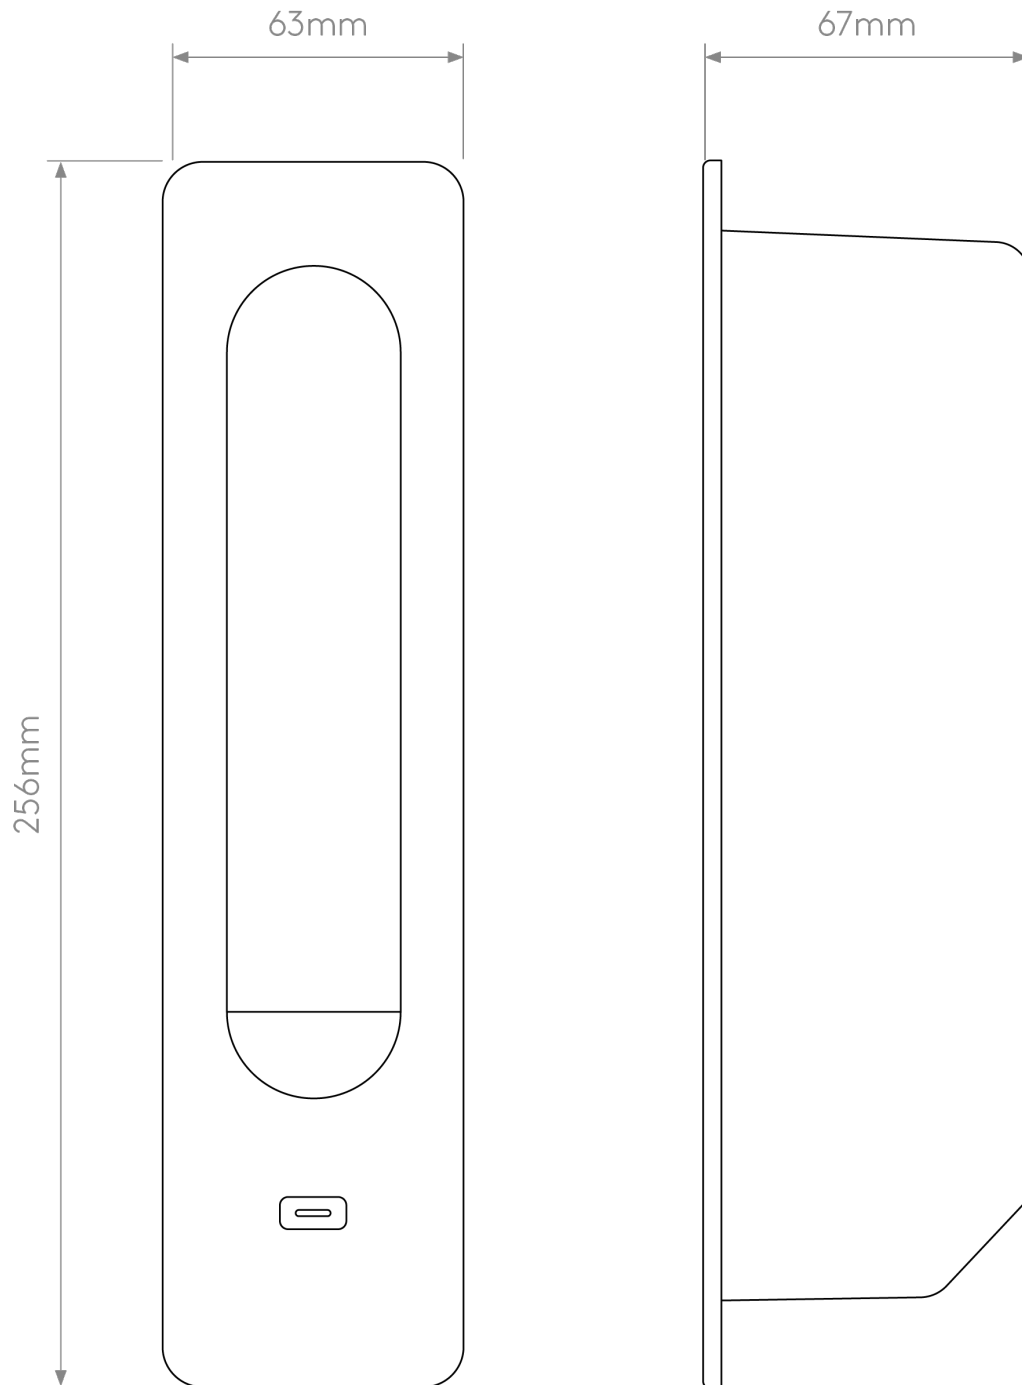

Astro Lighting - Keta - 1437037 - LED Bronze Reading Wall Light

**CONTACT**