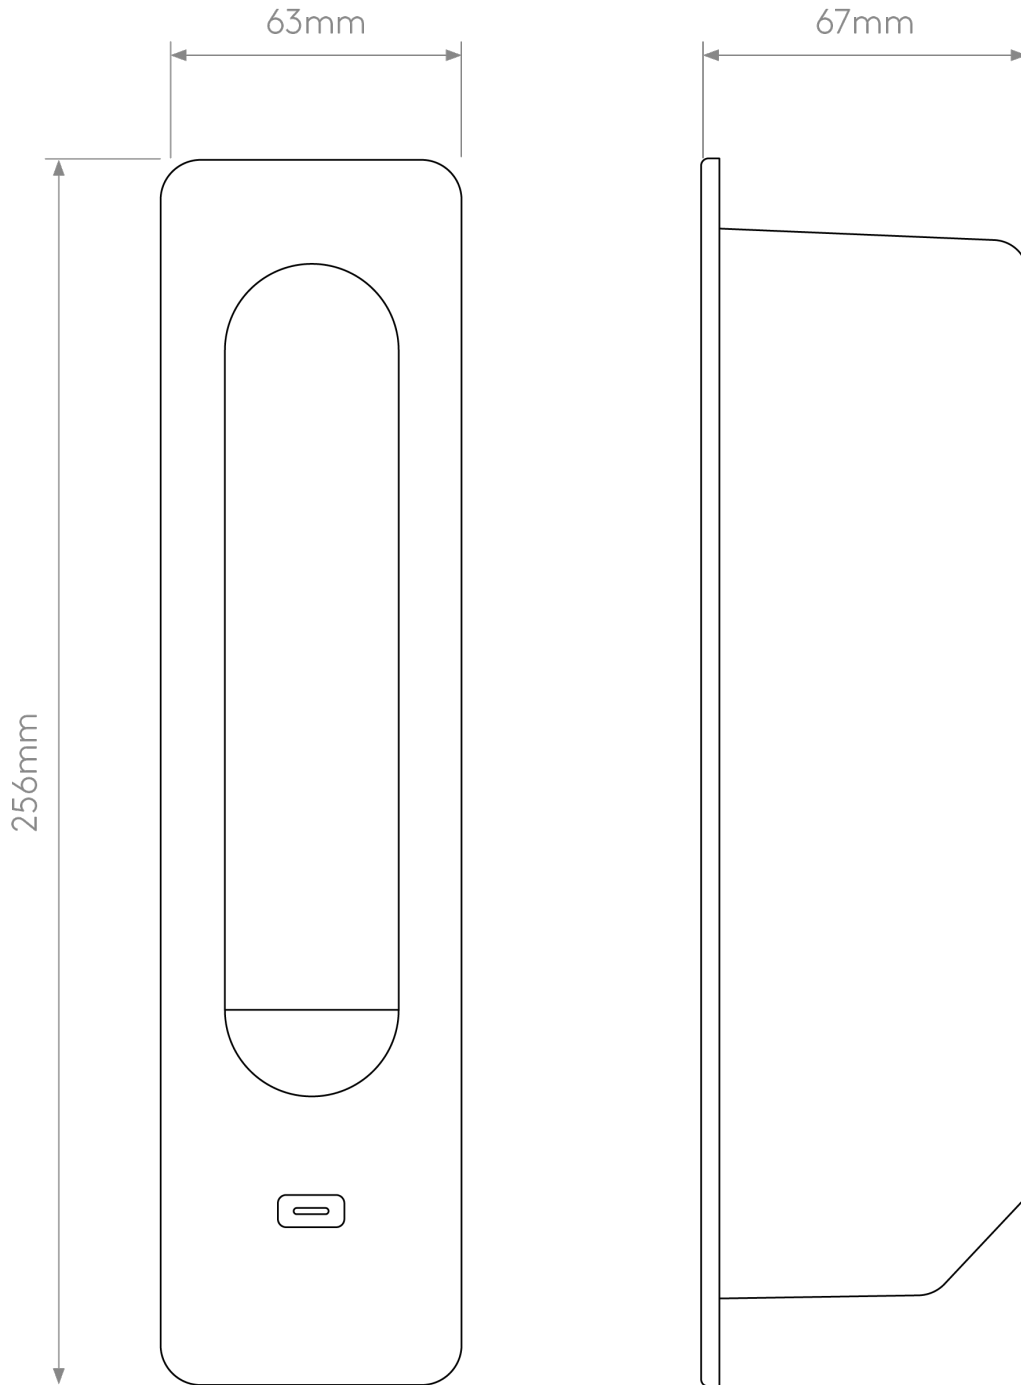

Astro Lighting - Keta - 1437038 - LED Black Reading Wall Light

**CONTACT**