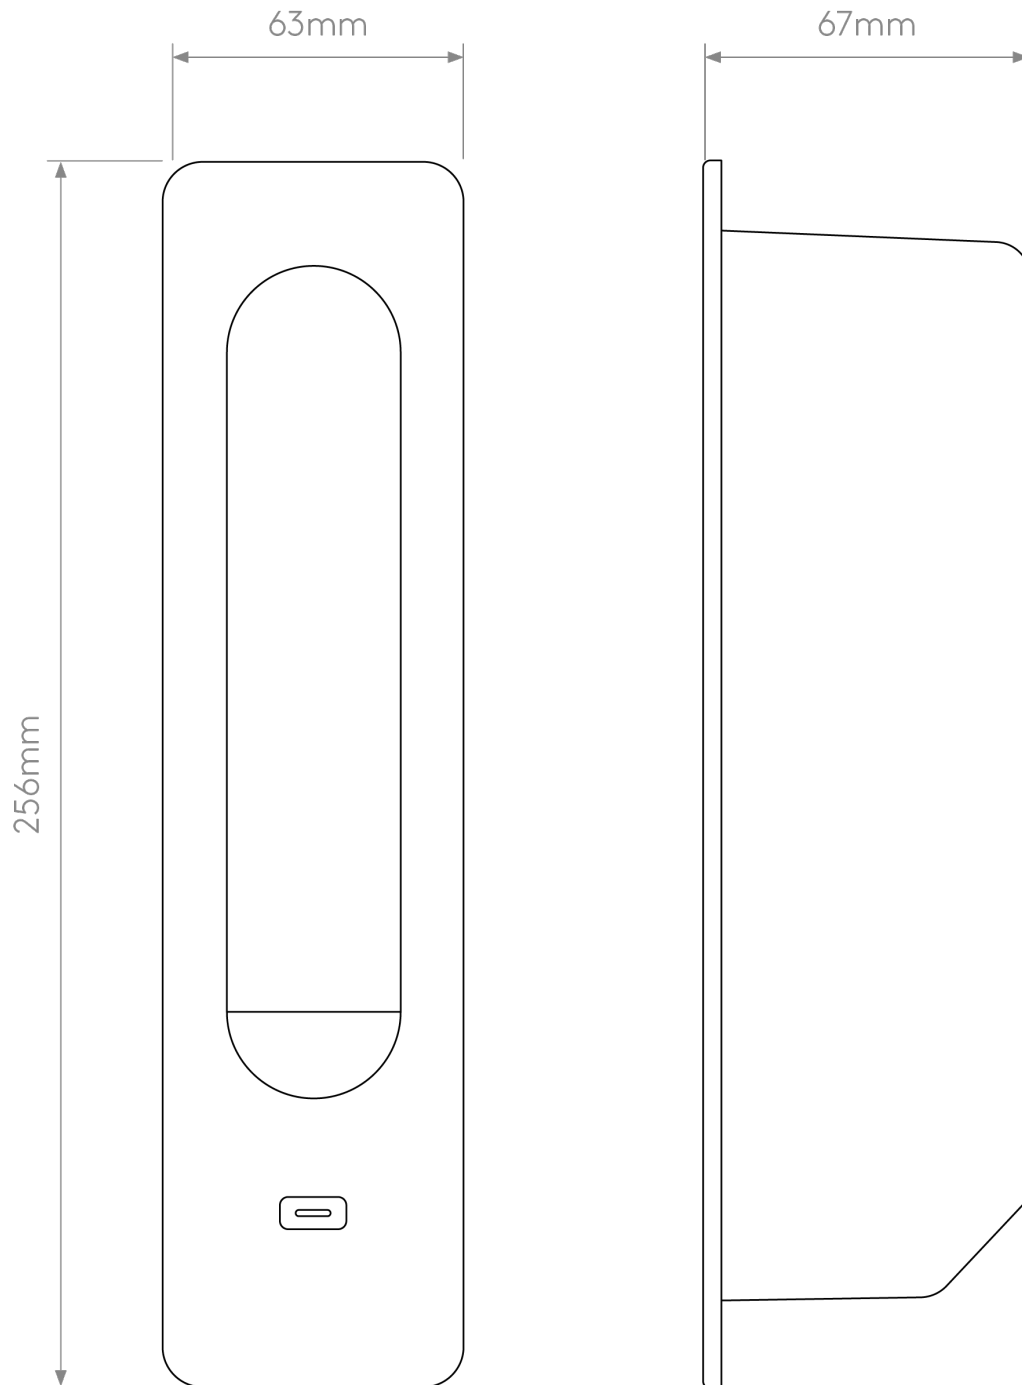

Astro Lighting - Keta - 1437039 - LED Gold Reading Wall Light

**CONTACT**