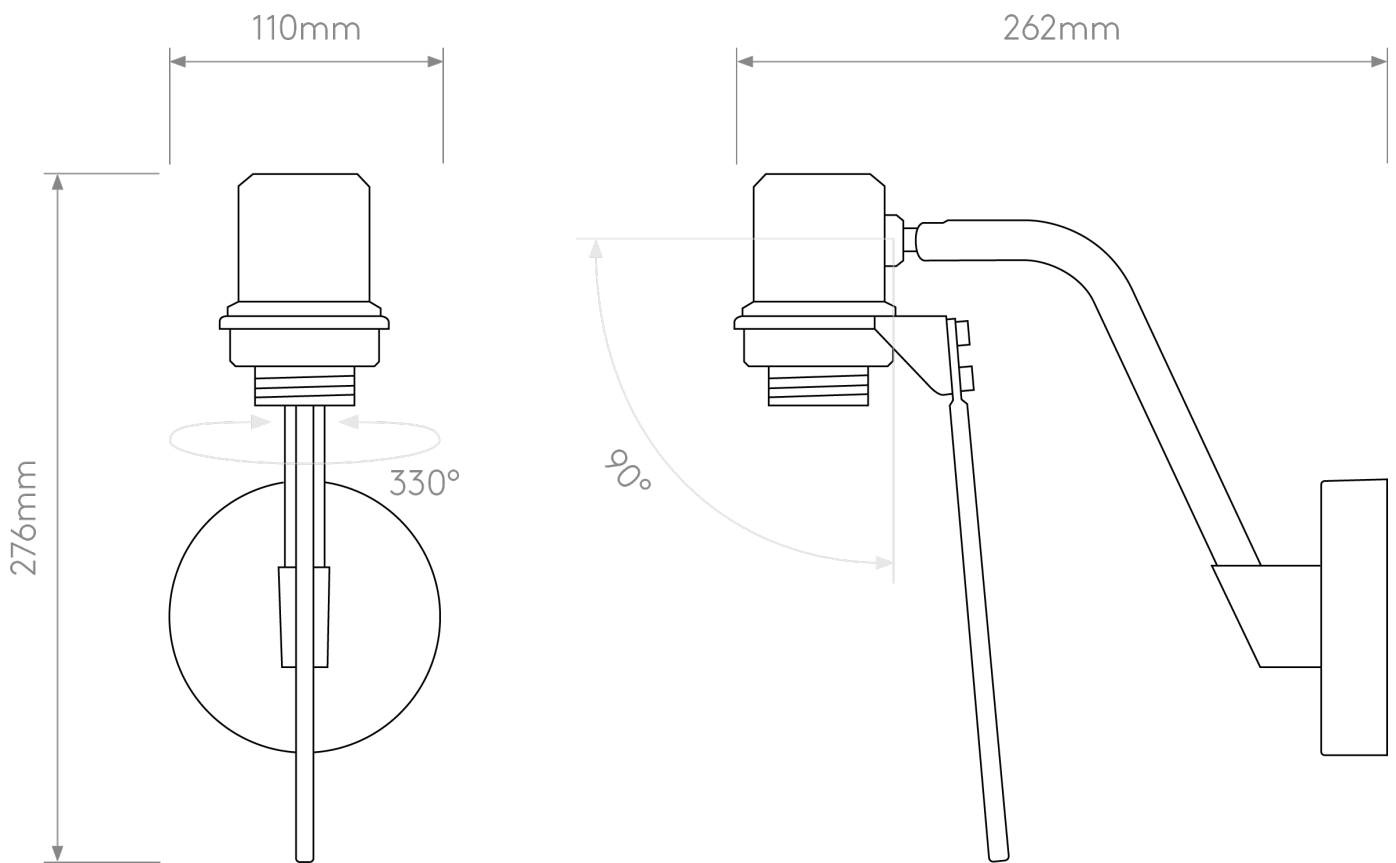

Astro Lighting - Edward - 1441001 - Black Excluding Shade Reading Wall Light

CONTACT