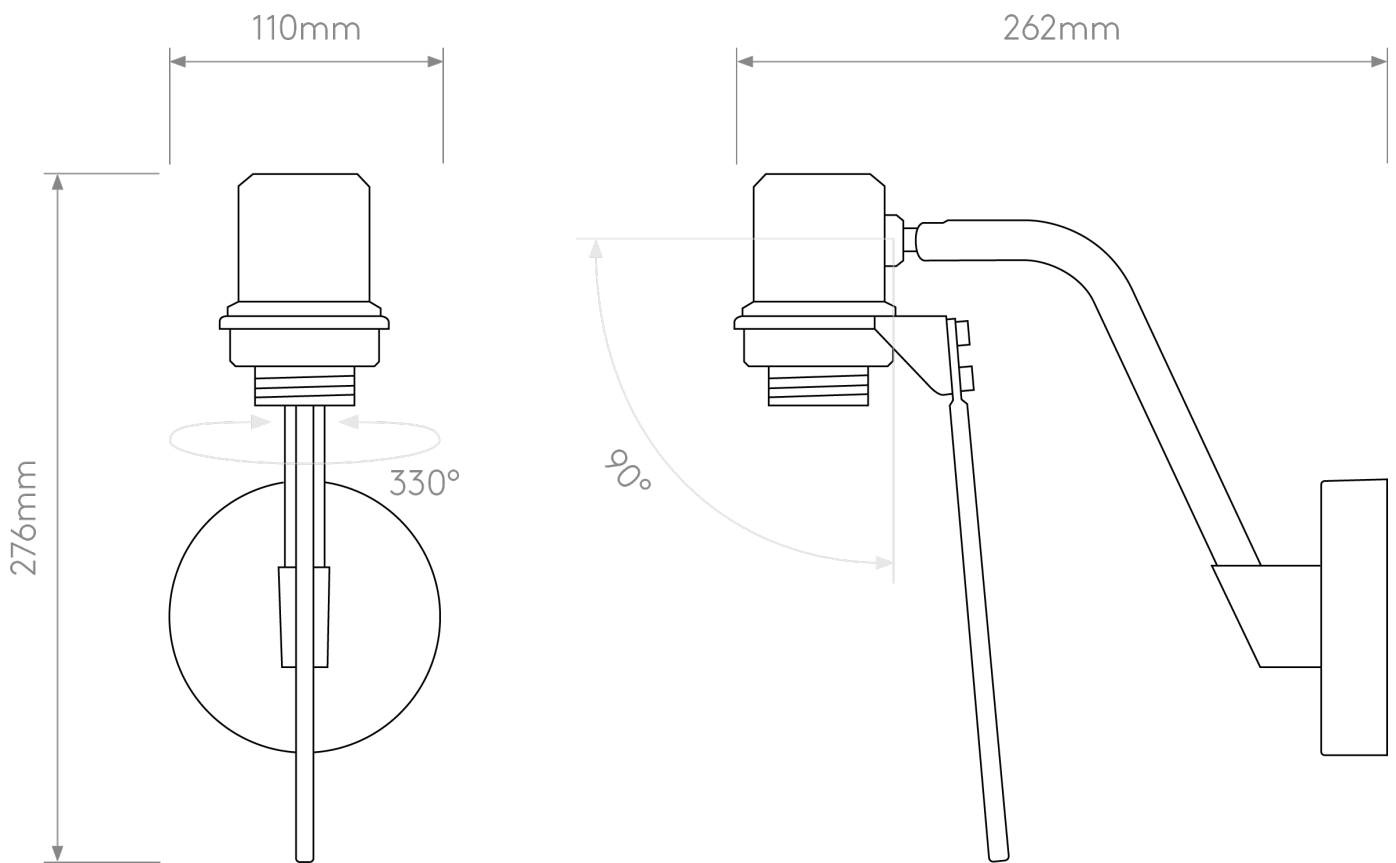

Astro Lighting - Edward - 1441001 & 5013024 - Black Reading Wall Light

CONTACT