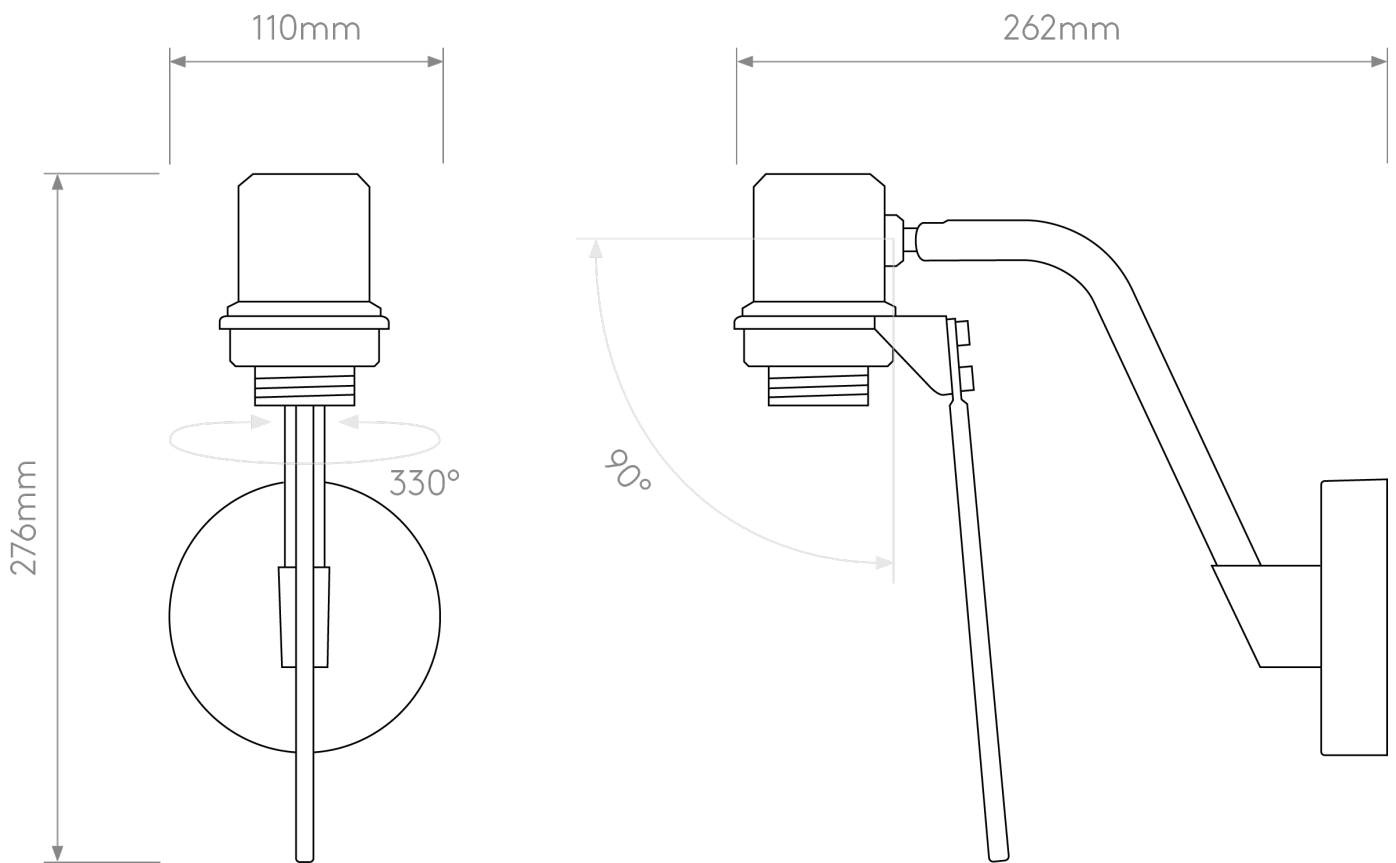

Astro Lighting - Edward - 1441001 & 5013026 - Black Gold Reading Wall Light

CONTACT