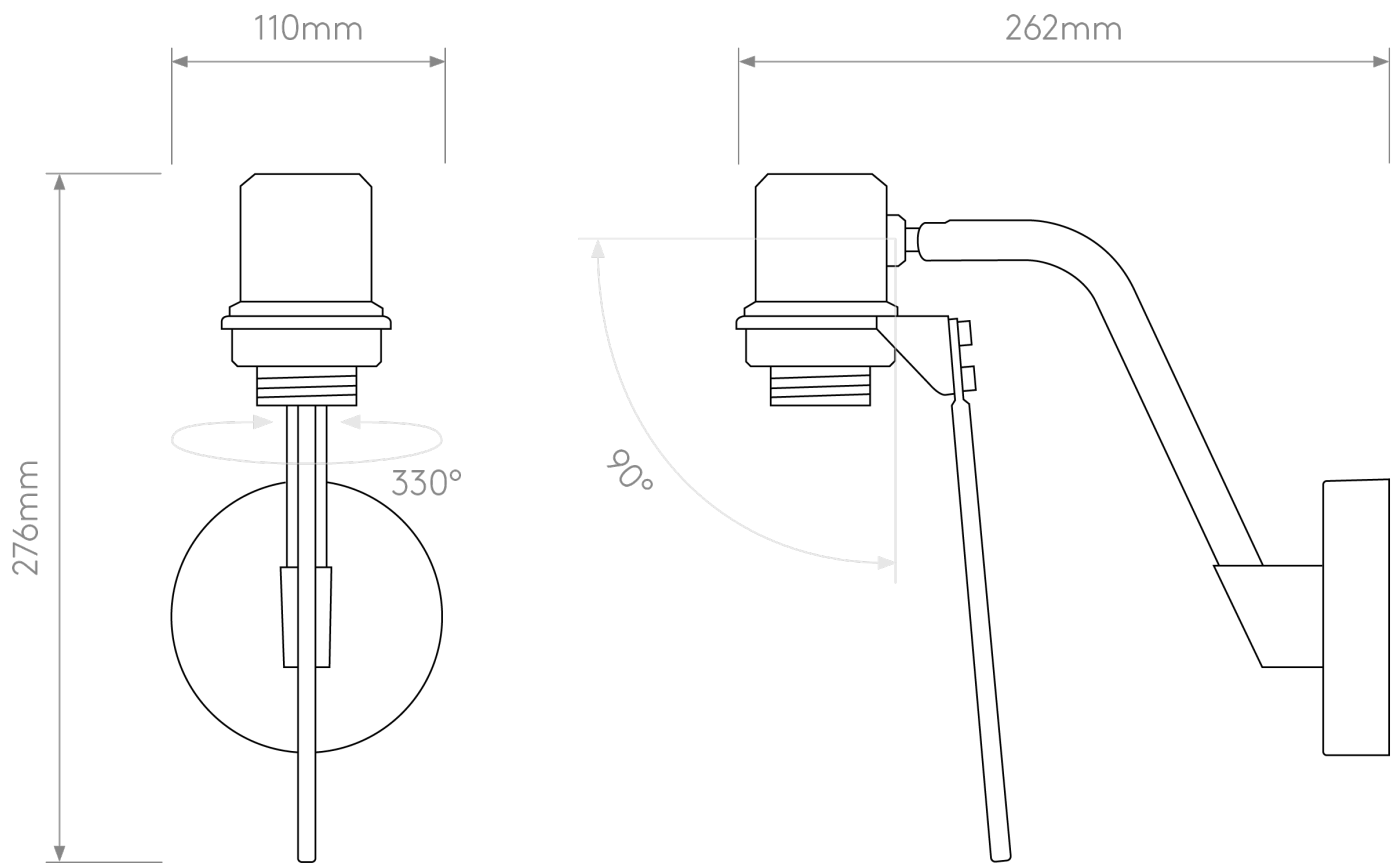

Astro Lighting - Edward - 1441001 & 5013027 - Black White Reading Wall Light

CONTACT