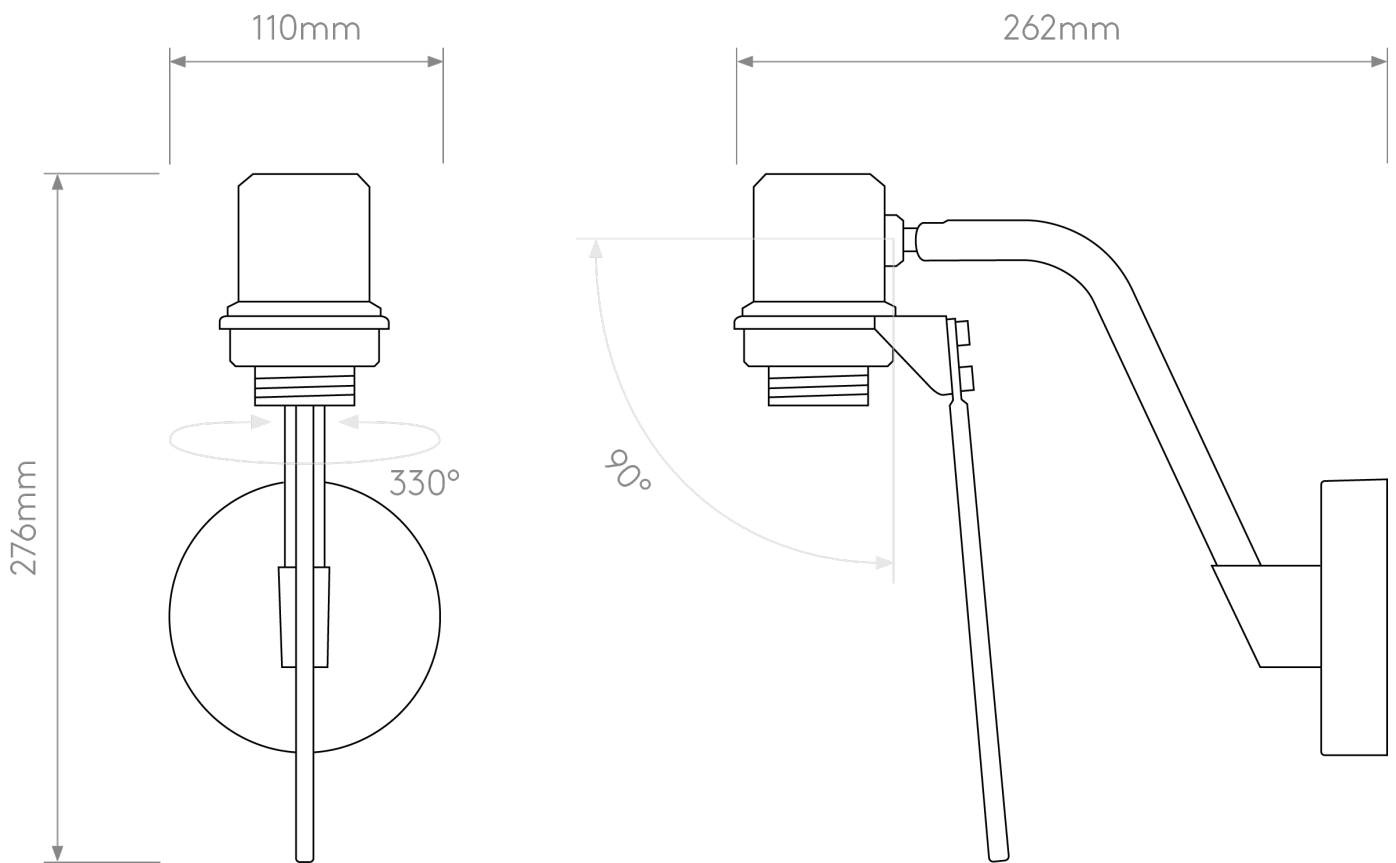

Astro Lighting - Edward - 1441001 & 5013028 - Black Reading Wall Light

**CONTACT**