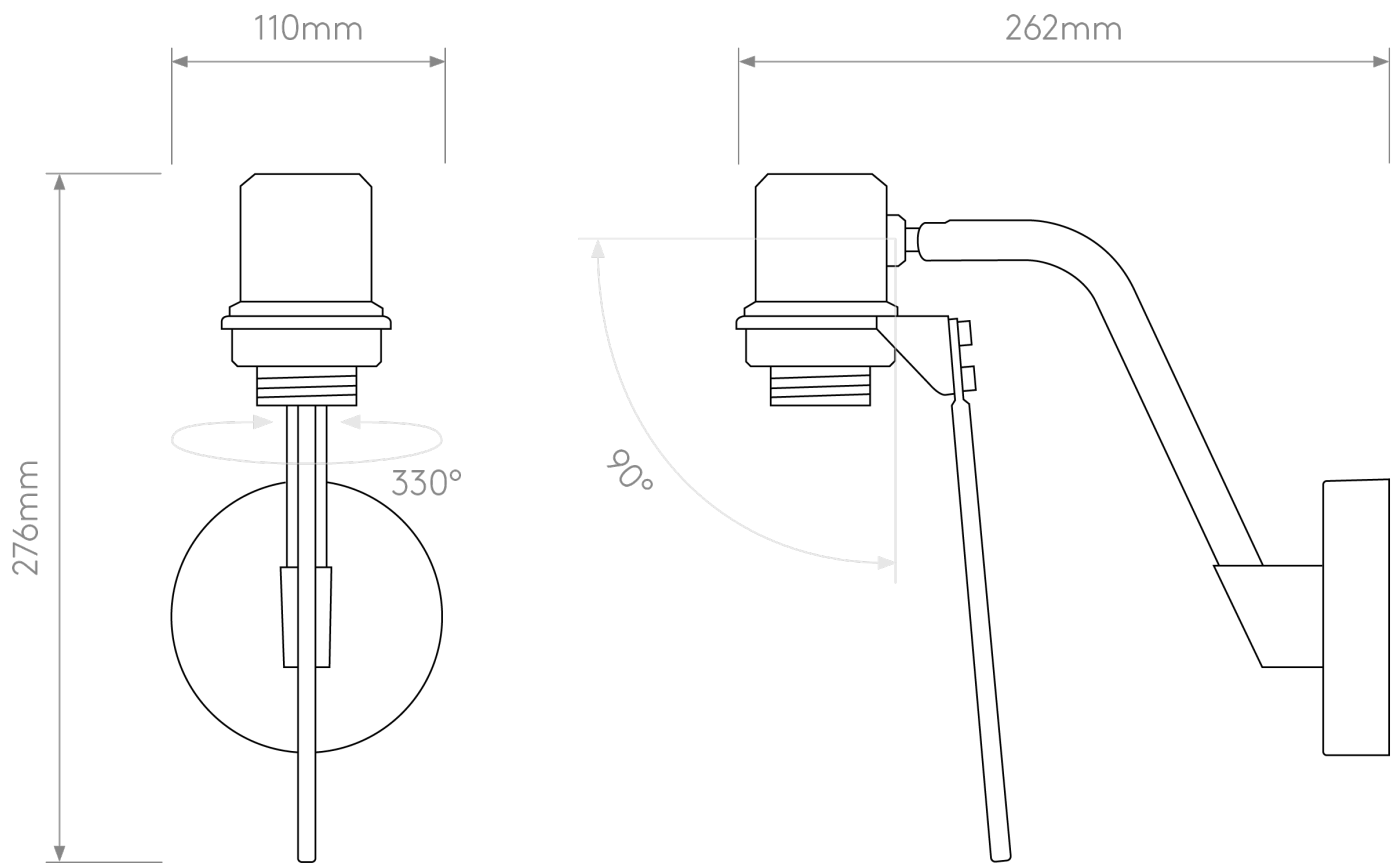

Astro Lighting - Edward - 1441001 & 5013029 - Black Putty Reading Wall Light

**CONTACT**