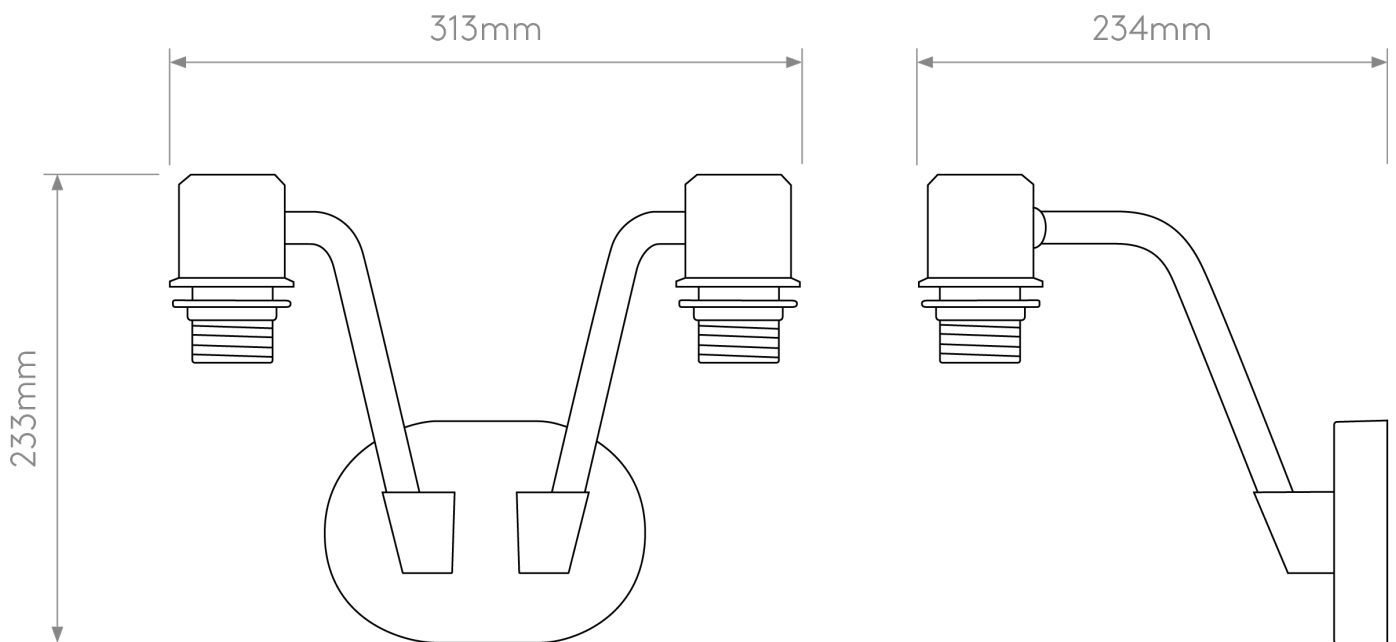

Astro Lighting - Edward - 1441002 - Black 2 Light Excluding Shade Reading Wall Light

**CONTACT**