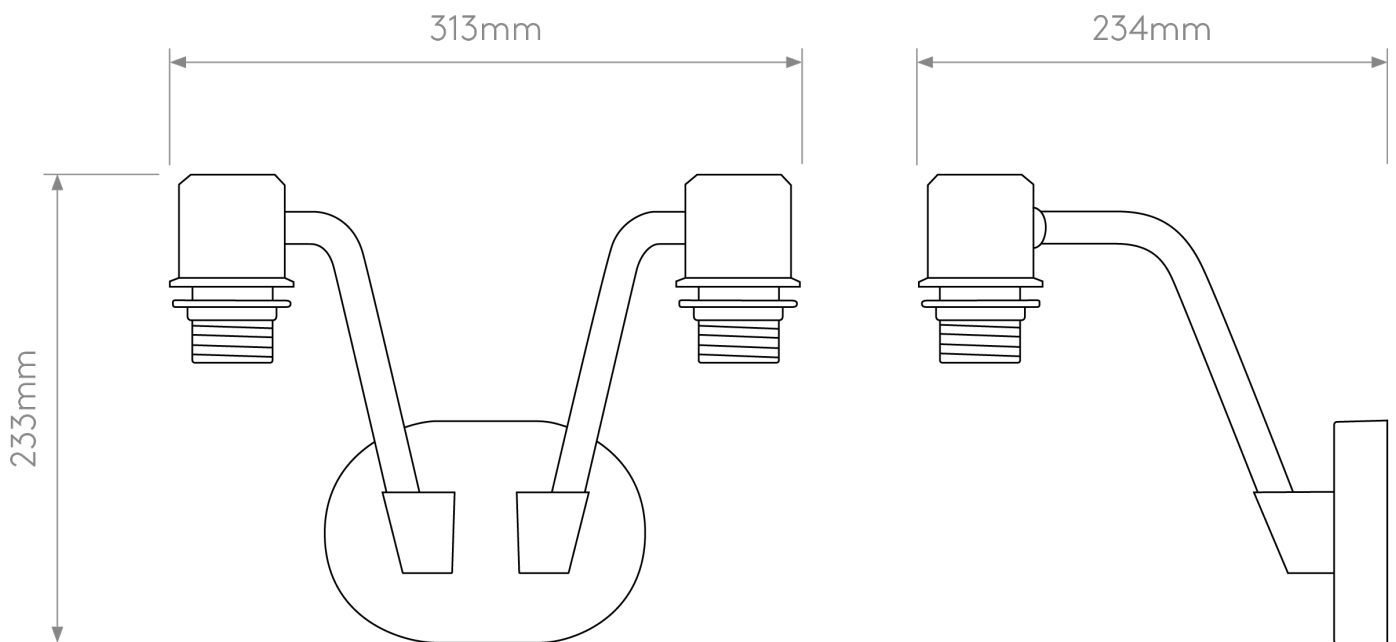

Astro Lighting - Edward - 1441002 & 5013024 - Black 2 Light Reading Wall Light

**CONTACT**