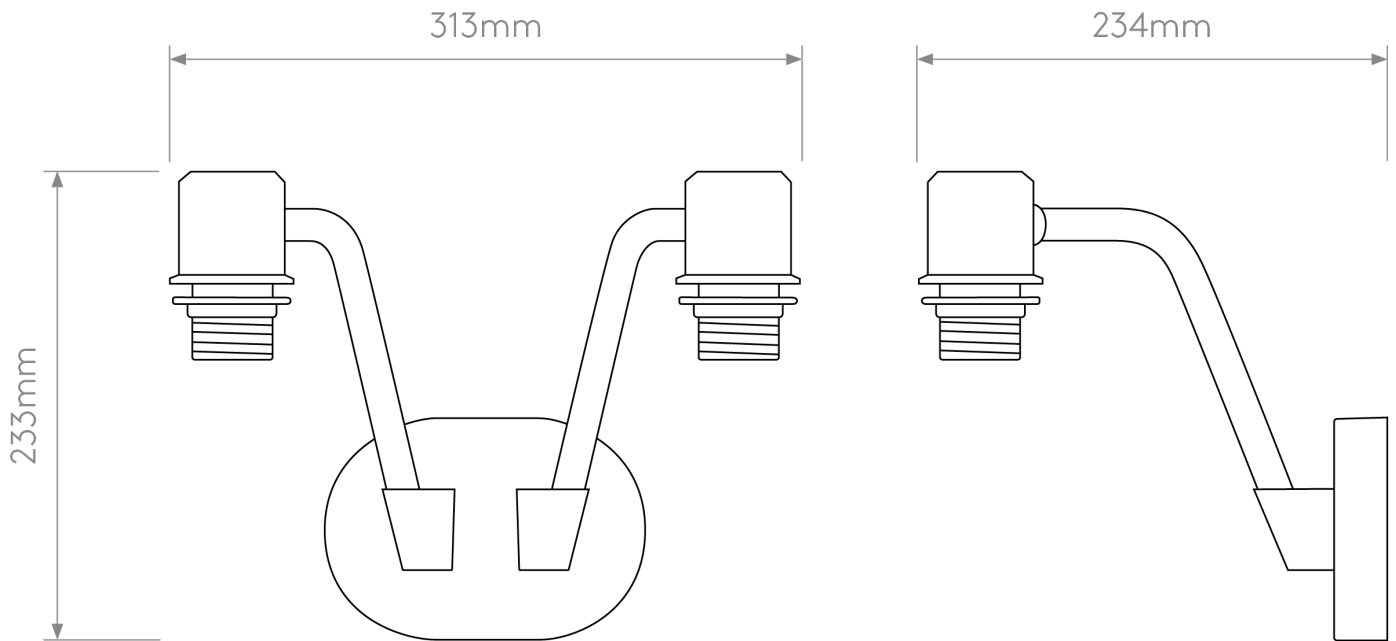

Astro Lighting - Edward - 1441002 & 5013026 - Black Gold 2 Light Reading Wall Light

CONTACT