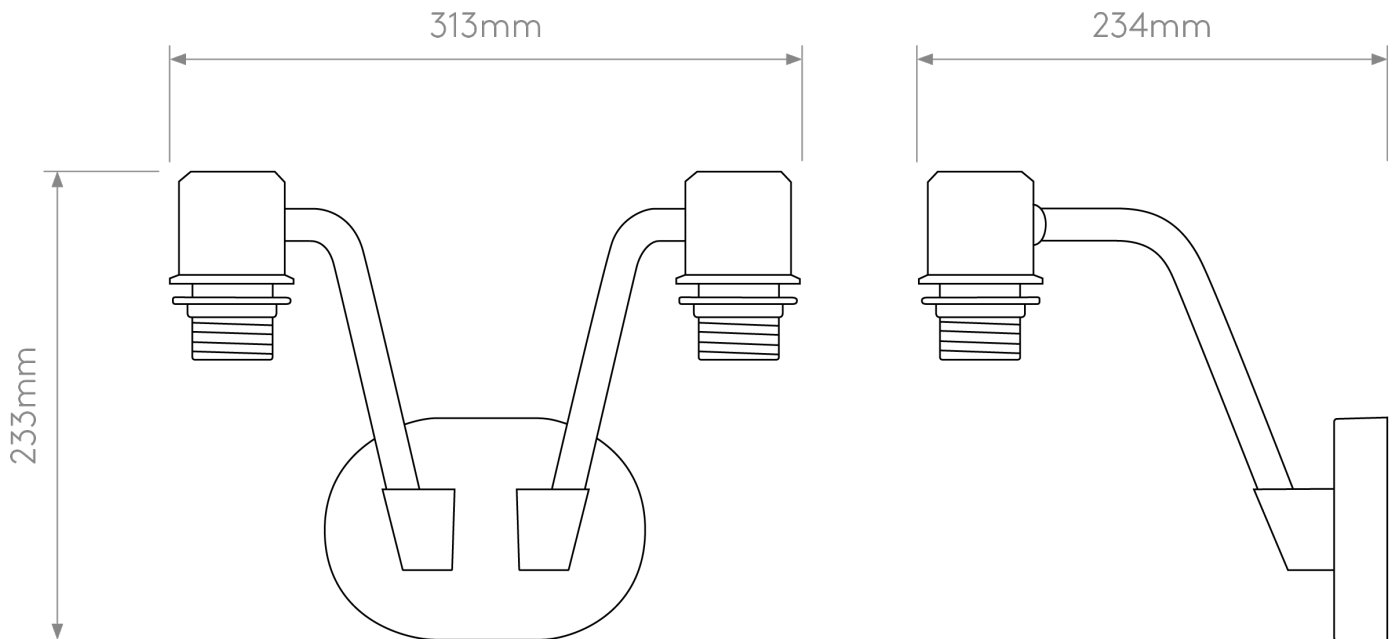

Astro Lighting - Edward - 1441002 & 5013027 - Black White 2 Light Reading Wall Light

CONTACT