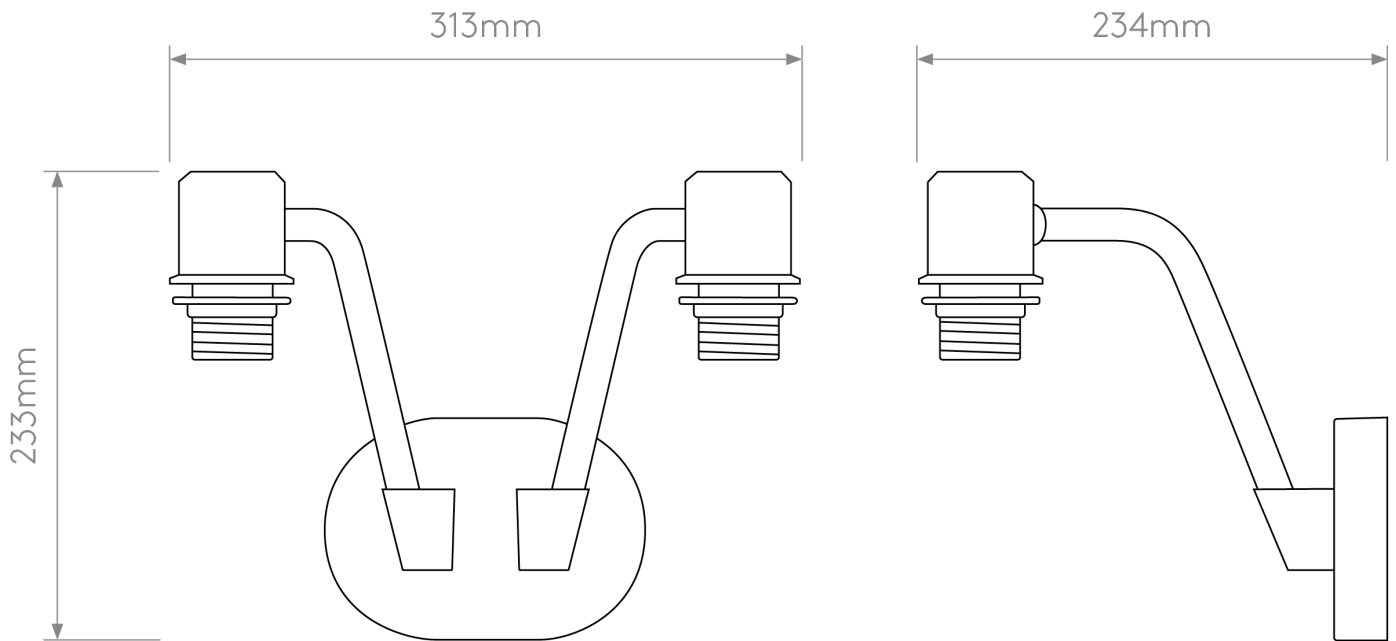

Astro Lighting - Edward - 1441002 & 5013028 - Black 2 Light Reading Wall Light

**CONTACT**