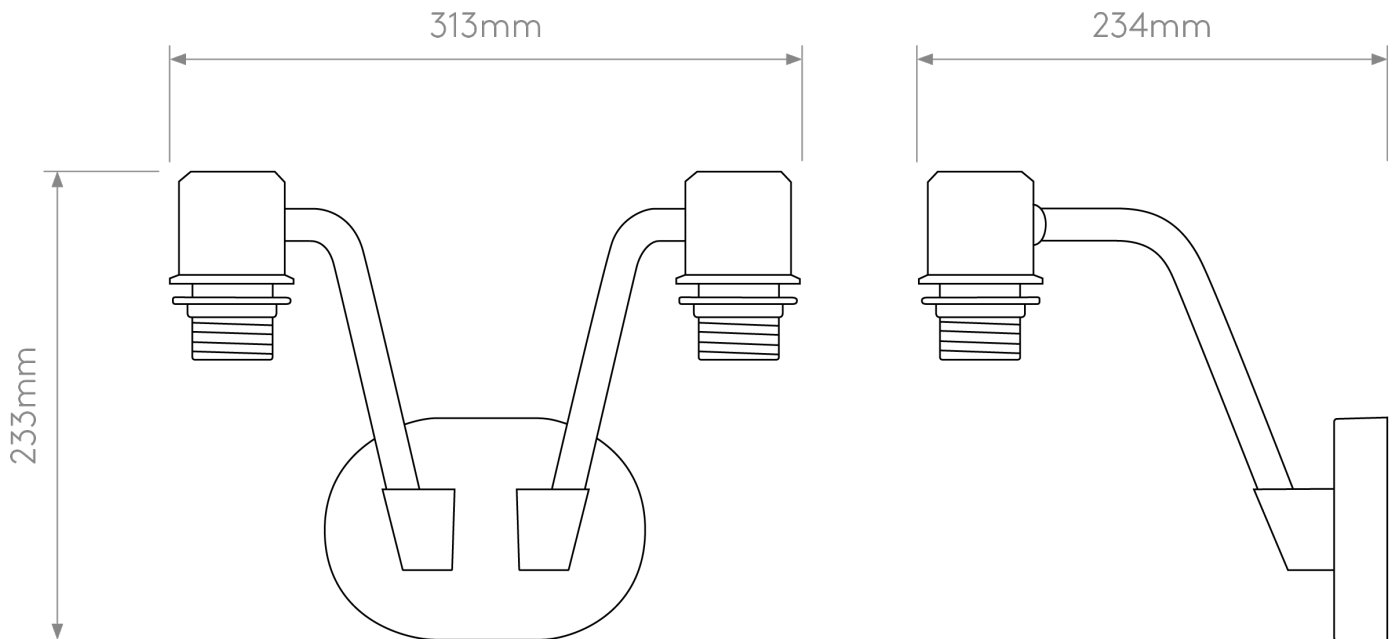

Astro Lighting - Edward - 1441002 & 5013029 - Black Putty 2 Light Reading Wall Light

CONTACT