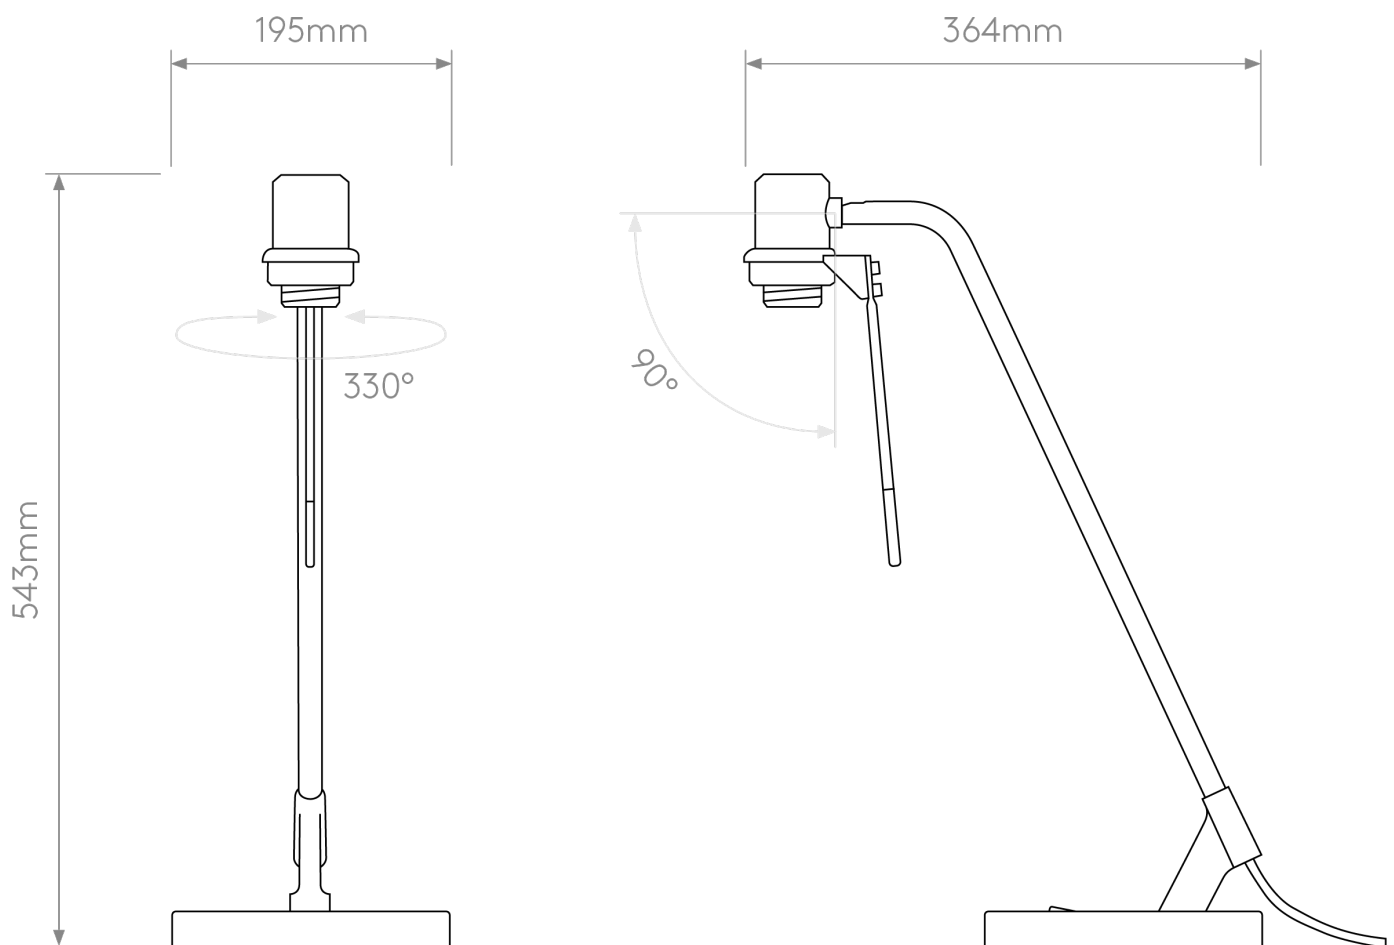

Astro Lighting - Edward - 1441003 - Black Excluding Shade Base Only Table Lamp

**CONTACT**